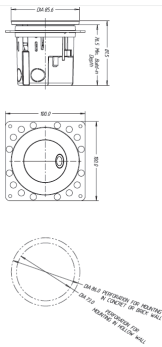

Mittapiirros

Syrma recessed LED aluminium 1x2.5W SEL