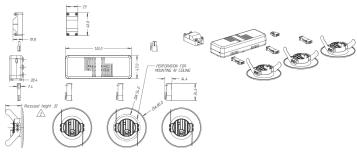

Merope

Merope recessed LED white 3x2.5W SELV

Tuotetiedot

• Yleiset ominaisuudet

Product family code	SPOT [Residential Collection Spots]
Family name	Merope [Merope]
Product type	recessed LED [recessed LED]
Color	white [white]
Number of light sources	3 [3 pcs]

Lamp type	LED1 [LED1]
Maximum lamp power	2.5 [2.5 W]
Lampholder	- [Not applicable]
Input voltage	SELV [SELV]
Ingress protection code	IP23 [IP23]

PHILIPS

Mittapiirros

Merope recessed LED white 3x2.5W SELV