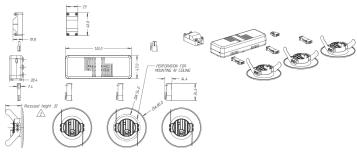

Mittapiirros

Merope recessed LED aluminium 3x2.5W SEL