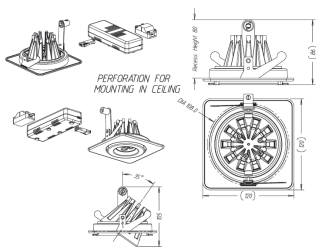

Lamp type	LEDPP [LEDPP]
Maximum lamp power	7.5 [7.5 W]
Lampholder	- [Not applicable]
Input voltage	SELV [SELV]
Ingress protection code	IP23 [IP23]

PHILIPS

Mittapiirros

Ixion recessed LED aluminium 1x7.5W SEL