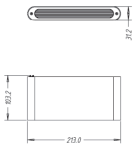

Lamp type	LMSTRP15 [LMSTRP15]
Maximum lamp power	2.5 [2.5 W]
Lampholder	- [Not applicable]
Input voltage	SELV [SELV]
Protection class IEC	I [I]
Ingress protection code	IP20 [IP20]

**PHILIPS**

Mittapiirros