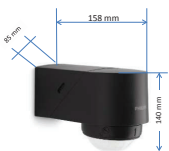

Color	grey [grey]
Input voltage	230 [230 V]
Protection class IEC	II [II]
Ingress protection code	IP44 [IP44]

Mittapiirros

[Bluesky related articles grey](#)

PHILIPS