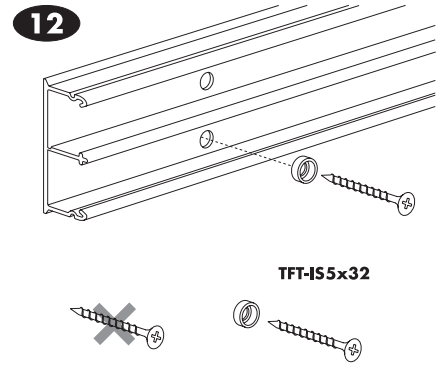

Installation