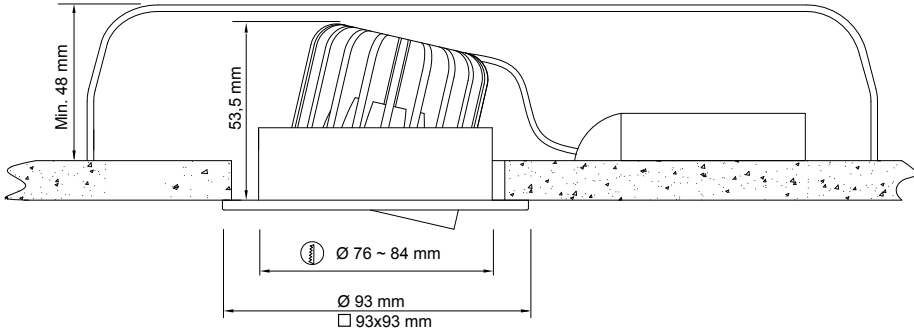

- MONTERINGSANVISNING
- MOUNTING INSTRUCTIONS
- ASENNUSOHJE

FOCUS COB LED DOWNLIGHT

ALT 1

ALT 2