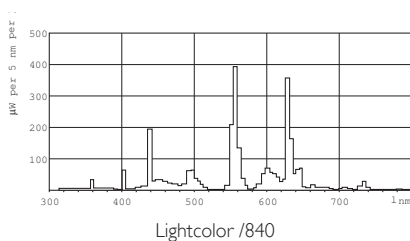

Valonjakotiedot