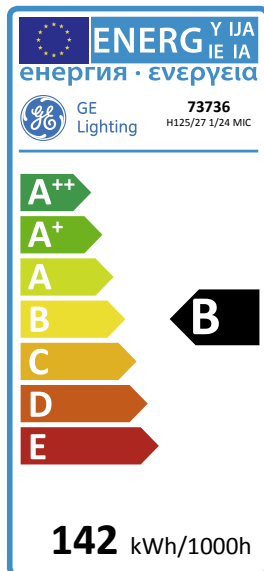

GE
Lighting

142
kWh/1000h

B
energy class

50
lumens/watt

Kolorlux™ Mercury Standard

H125/27 1/24 MIC

73736

Product information

Kolorlux™ Mercury vapor lamps are often used due to their relative efficiency. Phosphor coated bulbs offer a better color rendering index than either high or low pressure sodium lamps. Kolorlux™ lamps are available in both standard and deluxe versions with an elliptical coated bulb shape and wattages of 50-400.

Application areas

-  Road and tunnel
-  Street and pedestrian
-  Commercial areas

Product data

Product Code	73736
Bulb Shape	Elliptical
Bulb Finish	Coated (Phosphor)
Regulatory comment	EUP related
Maximum Overall Length [mm]	170
Net weight per piece [g]	75
Gross weight per piece [g]	122
Operating position	U - Universal
Mercury Content [mg]	51
UV radiance	Exempt
Brand	General Electric (GE)
Cap/Base	E27

Performance data

Rated Lumens [lm]	6620
Weighted energy consumption [kWh/1000h]	141.64
Nominal efficacy [LpW]	50
Rated efficacy [LpW]	51.4
Energy efficiency class (EEC)	B
Nominal correlated colour temperature (CCT) [K]	4000
Nominal lumens [lm]	6300
Colour Rendering Index (CRI) [Ra]	45