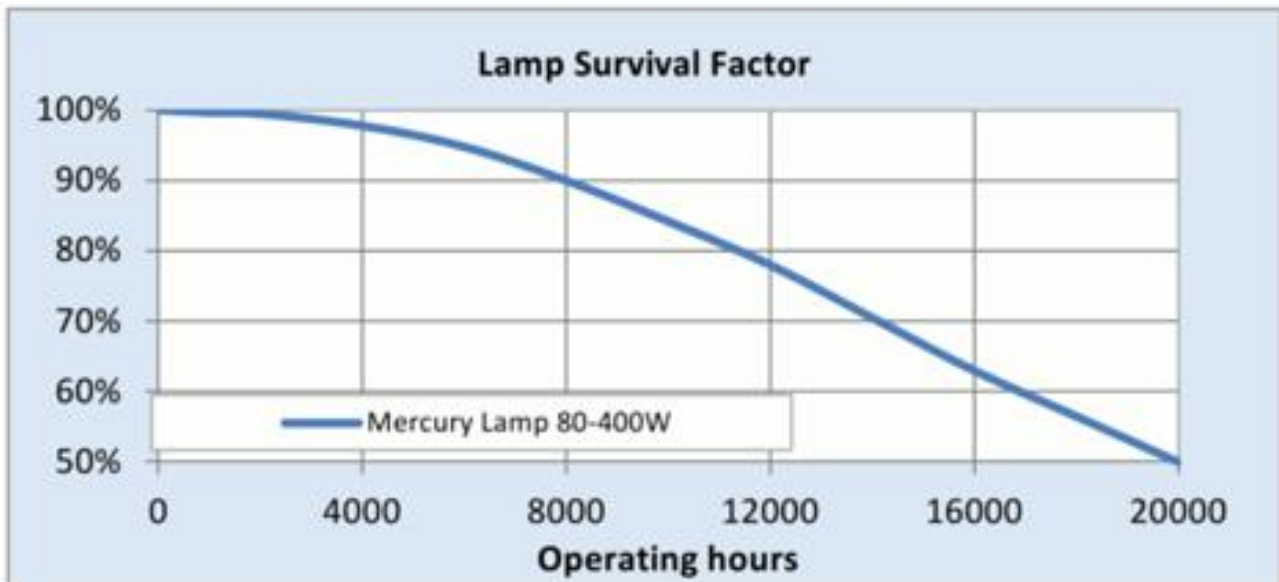

Survival data