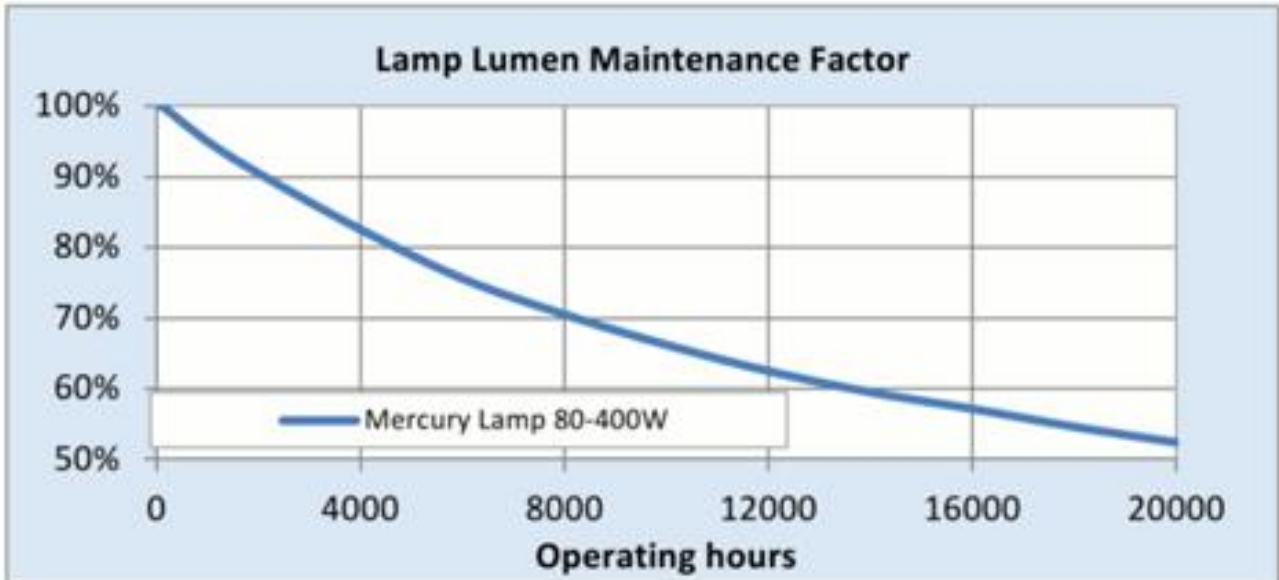

Lumen maintenance data