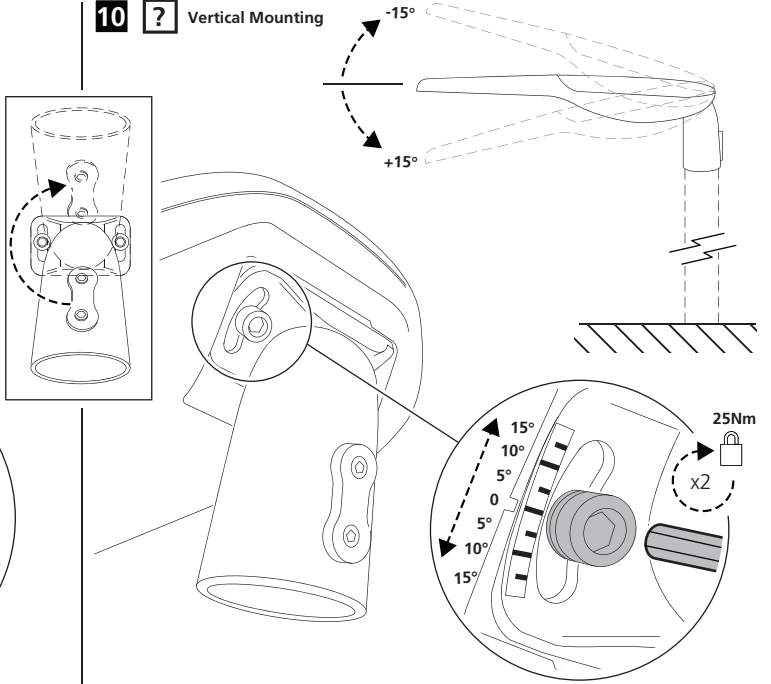

10 ? Vertical Mounting