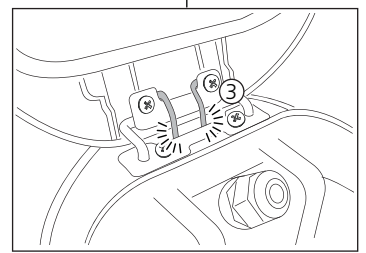

Small
Medium
Large

IS500

220-240V~ 50/60Hz

ta 50°C

Type	L	W	H	Weight	Windage Area	Nominal Max. Power	Mounting Angle	Mounting Height (meters)
				kg	m ²	W		
Skyline Street S	525	255	105	5.8	0.034	50	+/-15°	5 - 8
Skyline Street M	625	290	105	7	0.04	100	+/-15°	5 - 8
Skyline Street L	780	325	105	10	0.052	150	+/-15°	8 - 12