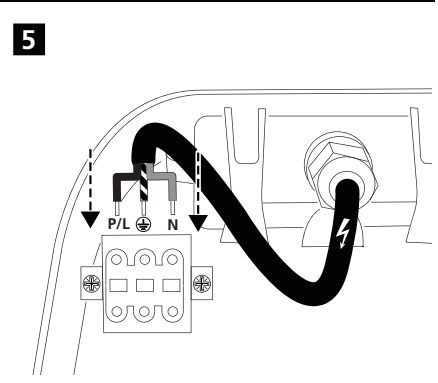

Small
Medium
Large

IS500

220-240V~ 50/60Hz

ta 50°C

Type	L	W	H	Weight	Windage Area	Nominal Max. Power	Mounting Angle	Mounting Height (meters)
				kg	m ²	W		
Skyline Street S	525	255	105	5.8	0.034	50	+/-15°	5 - 8
Skyline Street M	625	290	105	7	0.04	100	+/-15°	5 - 8
Skyline Street L	780	325	105	10	0.052	150	+/-15°	8 - 12