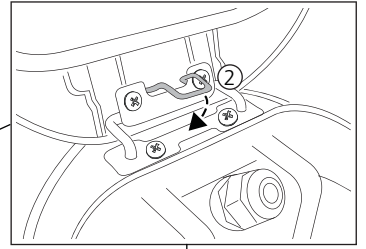

Small
Medium
Large

IS500

220-240V~ 50/60Hz

ta 50°C

Type	L	W	H	Weight	Windage Area	Nominal Max. Power	Mounting Angle	Mounting Height (meters)
				kg	m ²	W		
Skyline Street S	525	255	105	5.8	0.034	50	+/-15°	5 - 8
Skyline Street M	625	290	105	7	0.04	100	+/-15°	5 - 8
Skyline Street L	780	325	105	10	0.052	150	+/-15°	8 - 12