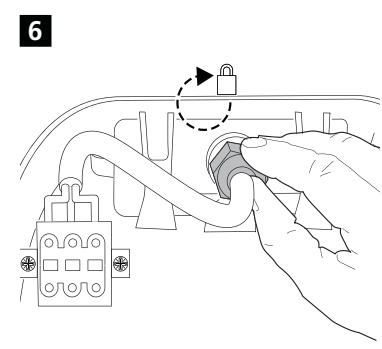

Small
Medium
Large

IS500

220-240V~ 50/60Hz

ta 50°C

Type	L	W	H	Weight	Windage Area	Nominal Max. Power	Mounting Angle	Mounting Height (meters)
				kg	m ²	W		
Skyline Street S	525	255	105	5.8	0.034	50	+/-15°	5 - 8
Skyline Street M	625	290	105	7	0.04	100	+/-15°	5 - 8
Skyline Street L	780	325	105	10	0.052	150	+/-15°	8 - 12