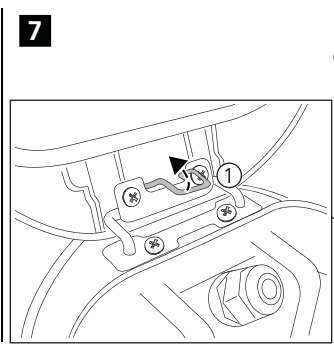

Small
Medium
Large

IS500

220-240V~ 50/60Hz

ta 50°C

Type	L	W	H	Weight	Windage Area	Nominal Max. Power	Mounting Angle	Mounting Height (meters)
				kg	m ²	W		
Skyline Street S	525	255	105	5.8	0.034	50	+/-15°	5 - 8
Skyline Street M	625	290	105	7	0.04	100	+/-15°	5 - 8
Skyline Street L	780	325	105	10	0.052	150	+/-15°	8 - 12