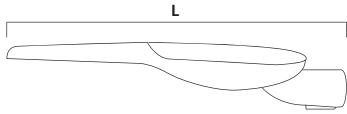

Small
Medium
Large

IS500

220-240V~ 50/60Hz

ta 50°C

Type	L	W	H	Weight	Windage Area	Nominal Max. Power	Mounting Angle	Mounting Height (meters)
				kg	m ²	W		
Skyline Street S	525	255	105	5.8	0.034	50	+/-15°	5 - 8
Skyline Street M	625	290	105	7	0.04	100	+/-15°	5 - 8
Skyline Street L	780	325	105	10	0.052	150	+/-15°	8 - 12