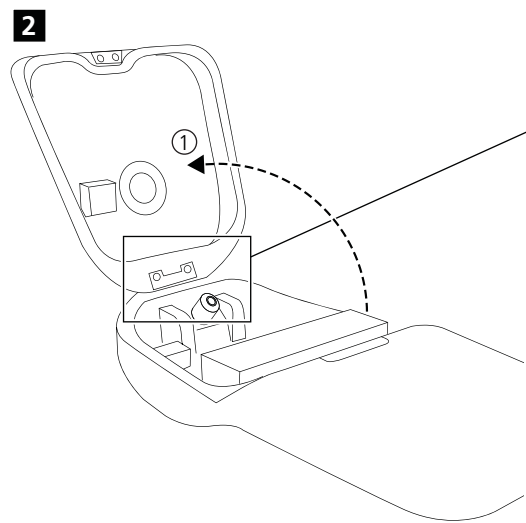

Small
Medium
Large

IS500

220-240V~ 50/60Hz

ta 50°C

Type	L	W	H	Weight	Windage Area	Nominal Max. Power	Mounting Angle	Mounting Height (meters)
				kg	m ²	W		
Skyline Street S	525	255	105	5.8	0.034	50	+/-15°	5 - 8
Skyline Street M	625	290	105	7	0.04	100	+/-15°	5 - 8
Skyline Street L	780	325	105	10	0.052	150	+/-15°	8 - 12