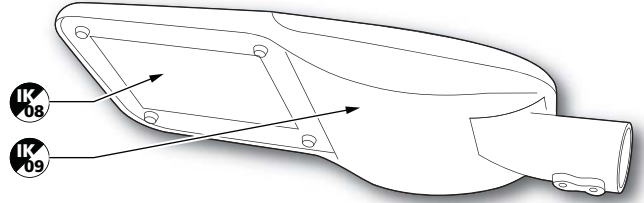

Small
Medium
Large

IS500

220-240V~ 50/60Hz

ta 50°C

Type	L	W	H	Weight	Windage Area	Nominal Max. Power	Mounting Angle	Mounting Height (meters)
				kg	m ²	W		
Skyline Street S	525	255	105	5.8	0.034	50	+/-15°	5 - 8
Skyline Street M	625	290	105	7	0.04	100	+/-15°	5 - 8
Skyline Street L	780	325	105	10	0.052	150	+/-15°	8 - 12