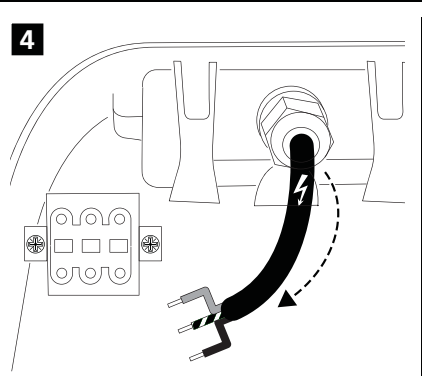

Small
Medium
Large

IS500

220-240V~ 50/60Hz

ta 50°C

Type	L	W	H	Weight	Windage Area	Nominal Max. Power	Mounting Angle	Mounting Height (meters)
				kg	m ²	W		
Skyline Street S	525	255	105	5.8	0.034	50	+/-15°	5 - 8
Skyline Street M	625	290	105	7	0.04	100	+/-15°	5 - 8
Skyline Street L	780	325	105	10	0.052	150	+/-15°	8 - 12