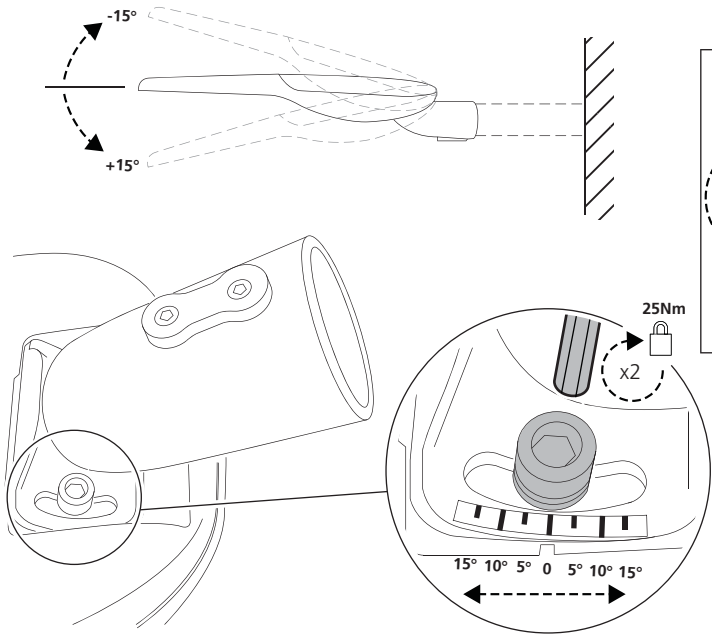

10 ? Horizontal Mounting