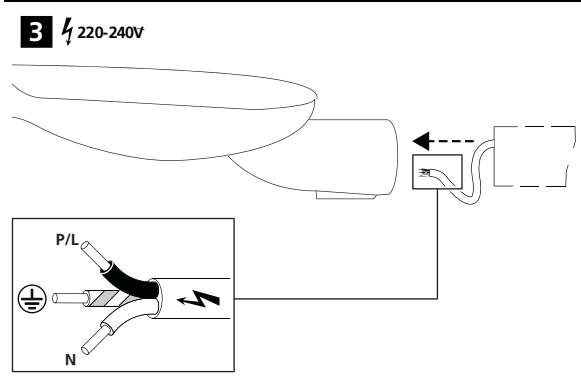

Small
Medium
Large

IS500

220-240V~ 50/60Hz

ta 50°C

Type	L	W	H	Weight	Windage Area	Nominal Max. Power	Mounting Angle	Mounting Height (meters)
				kg	m ²	W		
Skyline Street S	525	255	105	5.8	0.034	50	+/-15°	5 - 8
Skyline Street M	625	290	105	7	0.04	100	+/-15°	5 - 8
Skyline Street L	780	325	105	10	0.052	150	+/-15°	8 - 12