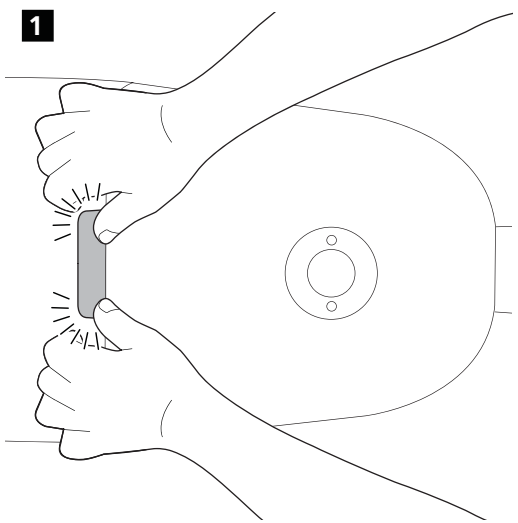

Small
Medium
Large

IS500

220-240V~ 50/60Hz

ta 50°C

Type	L	W	H	Weight	Windage Area	Nominal Max. Power	Mounting Angle	Mounting Height (meters)
				kg	m ²	W		
Skyline Street S	525	255	105	5.8	0.034	50	+/-15°	5 - 8
Skyline Street M	625	290	105	7	0.04	100	+/-15°	5 - 8
Skyline Street L	780	325	105	10	0.052	150	+/-15°	8 - 12