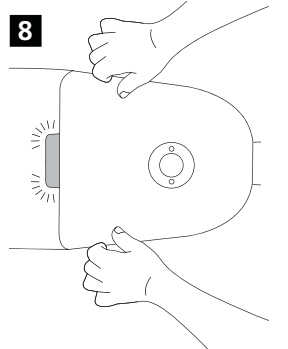

Small
Medium
Large

IS500

220-240V~ 50/60Hz

ta 50°C

Type	L	W	H	Weight	Windage Area	Nominal Max. Power	Mounting Angle	Mounting Height (meters)
				kg	m ²	W		
Skyline Street S	525	255	105	5.8	0.034	50	+/-15°	5 - 8
Skyline Street M	625	290	105	7	0.04	100	+/-15°	5 - 8
Skyline Street L	780	325	105	10	0.052	150	+/-15°	8 - 12