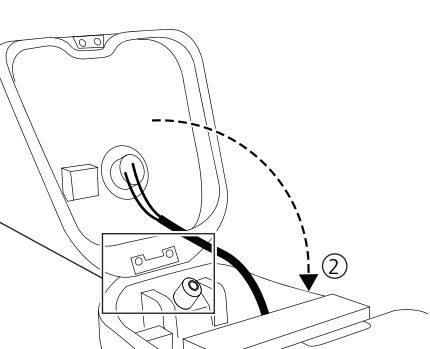

Small
Medium
Large

IS500

220-240V~ 50/60Hz

ta 50°C

Type	L	W	H	Weight	Windage Area	Nominal Max. Power	Mounting Angle	Mounting Height (meters)
				kg	m ²	W		
Skyline Street S	525	255	105	5.8	0.034	50	+/-15°	5 - 8
Skyline Street M	625	290	105	7	0.04	100	+/-15°	5 - 8
Skyline Street L	780	325	105	10	0.052	150	+/-15°	8 - 12