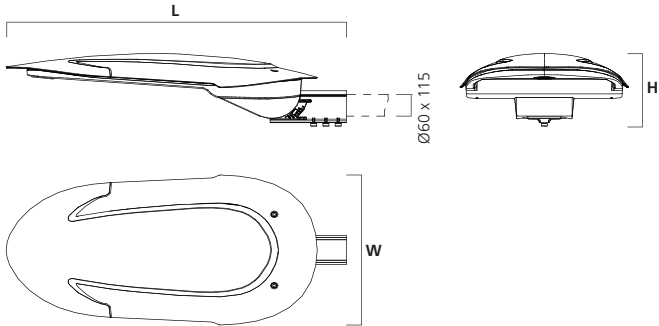

0049910-13 Zodiac SML  
 0049914-21 Zodiac MED  
 0049922-25 Zodiac LRG

Type	L	W	H	Weight	Windage Area	Watts	Mounting Angle	Mounting Height
				Kg	m2	W		
Zodiac SML	646	307	155	6.1	0.048	60	Fixed	6-8 metres
Zodiac MED	834	413	200	10	0.074	80 & 120	adjustable	8-12 metres
Zodiac LRG	992	424	208	13	0.089	200	adjustable	

**Horizontal installation**  
 0049914-21 Zodiac MED  
 0049922-25 Zodiac LRG

**Vertical installation**  
 0049914-21 Zodiac MED  
 0049922-25 Zodiac LRG

**4** H = Horizontal installation  
**?**

**4** V = Vertical installation  
**?**