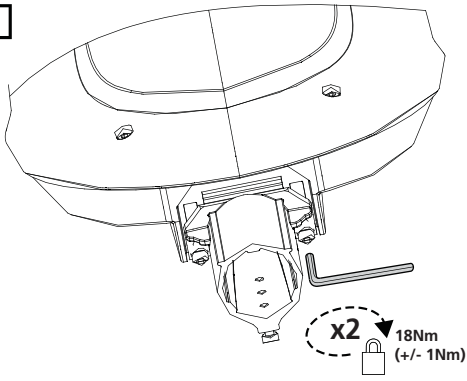

0049910-13 Zodiac SML  
 0049914-21 Zodiac MED  
 0049922-25 Zodiac LRG

Type	L	W	H	Weight	Windage Area	Watts	Mounting Angle	Mounting Height
				Kg	m2	W		
Zodiac SML	646	307	155	6.1	0.048	60	Fixed	6-8 metres
Zodiac MED	834	413	200	10	0.074	80 & 120	adjustable	8-12 metres
Zodiac LRG	992	424	208	13	0.089	200	adjustable	

**Horizontal installation**  
 0049914-21 Zodiac MED  
 0049922-25 Zodiac LRG

**Vertical installation**  
 0049914-21 Zodiac MED  
 0049922-25 Zodiac LRG

**4** H = Horizontal installation  
**?**

**4** V = Vertical installation  
**?**

**5**

**6** H = Horizontal installation

**?**

**6** V = Vertical installation

**?**

**1** 

**2** 

**3** 