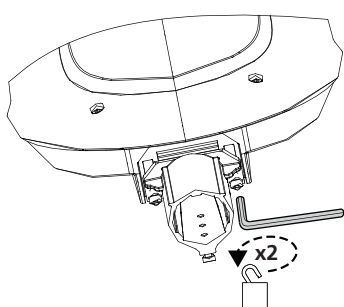

0049910-13 Zodiac SML  
 0049914-21 Zodiac MED  
 0049922-25 Zodiac LRG

Type	L	W	H	Weight	Windage Area	Watts	Mounting Angle	Mounting Height
				Kg	m2	W		
Zodiac SML	646	307	155	6.1	0.048	60	Fixed	6-8 metres
Zodiac MED	834	413	200	10	0.074	80 & 120	adjustable	8-12 metres
Zodiac LRG	992	424	208	13	0.089	200	adjustable	

**Horizontal installation**  
 0049914-21 Zodiac MED  
 0049922-25 Zodiac LRG

**Vertical installation**  
 0049914-21 Zodiac MED  
 0049922-25 Zodiac LRG

**4** H = Horizontal installation  
**?**

**4** V = Vertical installation  
**?**