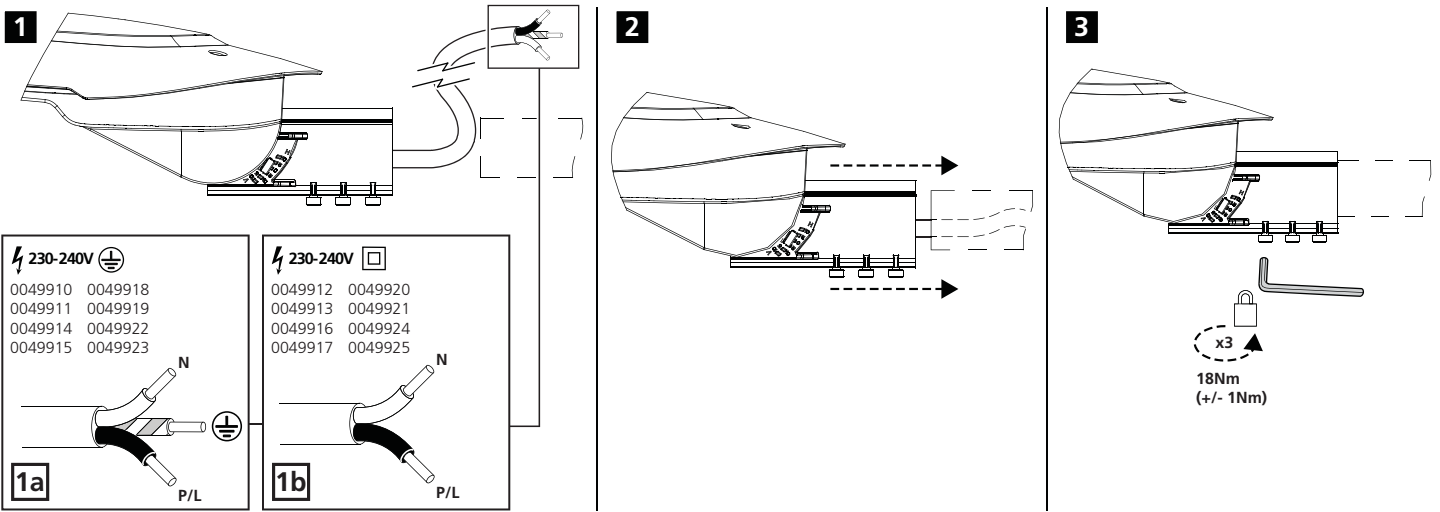

0049910-13 Zodiac SML  
 0049914-21 Zodiac MED  
 0049922-25 Zodiac LRG

Type	L	W	H	Weight	Windage Area	Watts	Mounting Angle	Mounting Height
				Kg	m2	W		
Zodiac SML	646	307	155	6.1	0.048	60	Fixed	6-8 metres
Zodiac MED	834	413	200	10	0.074	80 & 120	adjustable	8-12 metres
Zodiac LRG	992	424	208	13	0.089	200	adjustable	

**Horizontal installation**  
 0049914-21 Zodiac MED  
 0049922-25 Zodiac LRG

**Vertical installation**  
 0049914-21 Zodiac MED  
 0049922-25 Zodiac LRG

**4** H = Horizontal installation  
**?**

**4** V = Vertical installation  
**?**