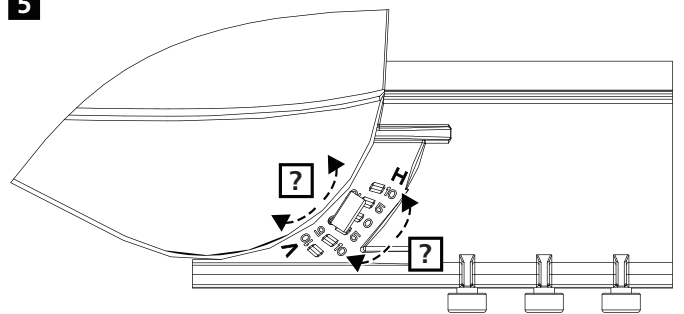

0049910-13 Zodiac SML  
 0049914-21 Zodiac MED  
 0049922-25 Zodiac LRG

Type	L	W	H	Weight	Windage Area	Watts	Mounting Angle	Mounting Height
				Kg	m2	W		
Zodiac SML	646	307	155	6.1	0.048	60	Fixed	6-8 metres
Zodiac MED	834	413	200	10	0.074	80 & 120	adjustable	8-12 metres
Zodiac LRG	992	424	208	13	0.089	200	adjustable	

**Horizontal installation**  
 0049914-21 Zodiac MED  
 0049922-25 Zodiac LRG

**Vertical installation**  
 0049914-21 Zodiac MED  
 0049922-25 Zodiac LRG

**4** H = Horizontal installation  
**?**

**4** V = Vertical installation  
**?**

**5**

**6** H = Horizontal installation

**?**

**6** V = Vertical installation

**?**

**1** 

**2** 

**3** 