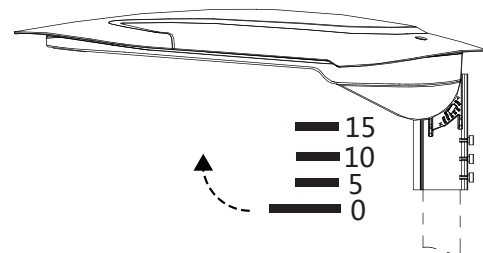

0049910-13 Zodiac SML  
 0049914-21 Zodiac MED  
 0049922-25 Zodiac LRG

Type	L	W	H	Weight	Windage Area	Watts	Mounting Angle	Mounting Height
				Kg	m2	W		
Zodiac SML	646	307	155	6.1	0.048	60	Fixed	6-8 metres
Zodiac MED	834	413	200	10	0.074	80 & 120	adjustable	8-12 metres
Zodiac LRG	992	424	208	13	0.089	200	adjustable	

**Horizontal installation**  
 0049914-21 Zodiac MED  
 0049922-25 Zodiac LRG

**Vertical installation**  
 0049914-21 Zodiac MED  
 0049922-25 Zodiac LRG

**4** H = Horizontal installation  
**?**

**4** V = Vertical installation  
**?**