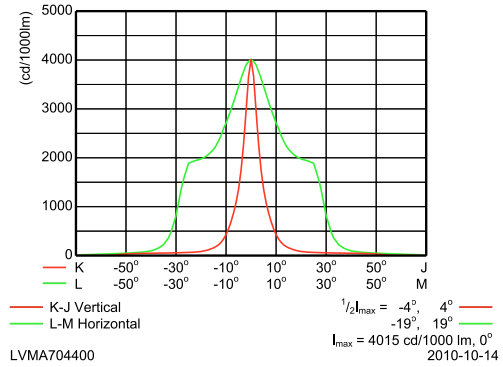

Cartesian Intensity Diagram

OFCC1_DBP522 1xCDM-T70W NB GC +ZBP523 LBSP.EPS

DBP522 1xCDM-T70W WB GC +ZBP523 LBSP

L.O.R.=0.59

1 x 6600 lm