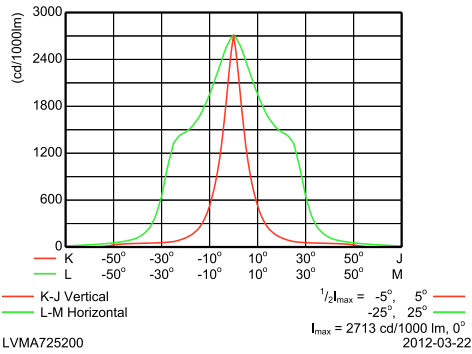

DecoScene DBP521/522/523, lisävarusteet

Valonjakotiedot

DBP523 1xCDM-T150W NB GC +ZBP523 LBSP

L.O.R.=0.60

1 x 14000 lm

Cartesian Intensity Diagram

DBP523 1xCDM-T150W WB GC +ZBP523 LBSP

L.O.R.=0.57

1 x 14000 lm