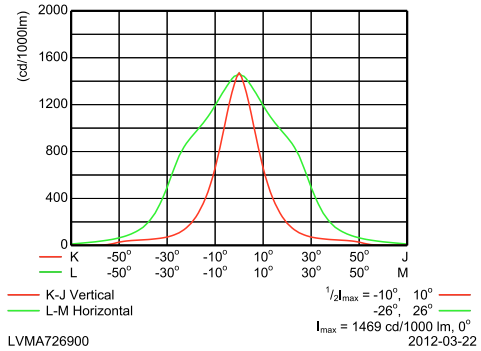

Cartesian Intensity Diagram

OFCC1_DBP523 1xCDM-T150W MB GC +ZBP523 LBSP.EPS