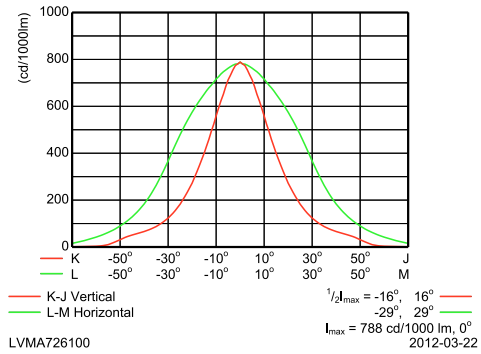

L.O.R.=0.60

1 x 14000 lm

Cartesian Intensity Diagram

DBP523 1xCDM-T150W WB GC +ZBP523 LBSP

L.O.R.=0.57

1 x 14000 lm

Cartesian Intensity Diagram

OFCC1_DBP523 1xCDM-T150W NB GC +ZBP523 LBSP.EPS