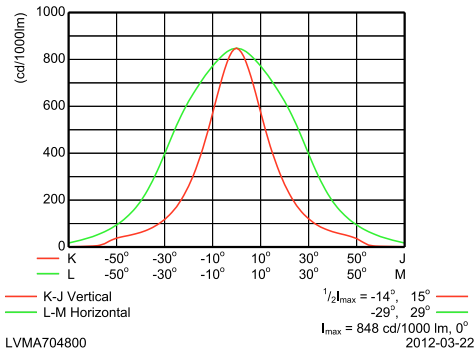

L.O.R.=0.59

1 x 6600 lm

Cartesian Intensity Diagram

OFCC1_DBP523 1xCDM-T70W WB GC +ZBP523 LBSP.EPS