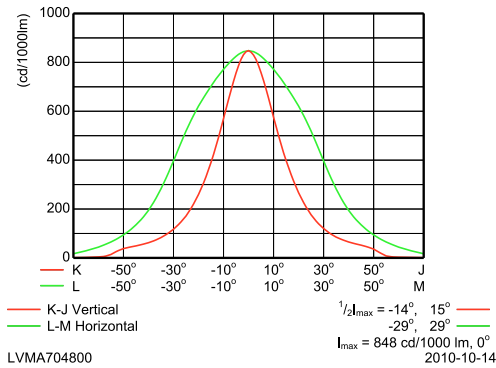

1 x 6600 lm

Cartesian Intensity Diagram

OFCC1_DBP522 1xCDM-T70W NB GC +ZBP523 LBSP.EPS

DBP522 1xCDM-T70W WB GC +ZBP523 LBSP

L.O.R.=0.59

1 x 6600 lm

Cartesian Intensity Diagram

OFCC1_DBP522 1xCDM-T70W WB GC +ZBP523 LBSP.EPS