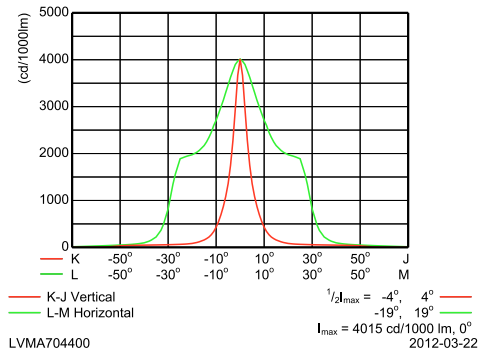

Cartesian Intensity Diagram

OFCC1_DBP523 1xCDM-T70W MB GC +ZBP523 LBSP.EPS

OFCC1_DBP523 1xCDM-T70W NB GC +ZBP523 LBSP.EPS