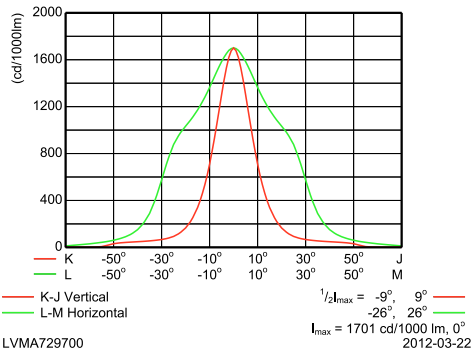

OFCC1_DBP523 1xCDM-T150W WB GC +ZBP523 LBSP.EPS

DBP523 1xCDM-T70W MB GC +ZBP523 LBSP

L.O.R.=0.61

1 x 6600 lm

Cartesian Intensity Diagram

DBP523 1xCDM-T70W NB GC +ZBP523 LBSP

L.O.R.=0.61

1 x 6600 lm