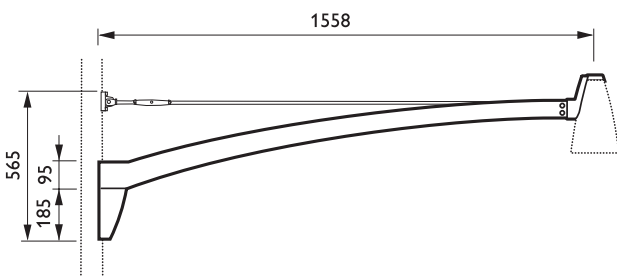

Metronomis, masts and brackets

ZRP556 METRONOMIS LONG CRVD BRACKET INOX

Mounting bracket 1 arm, long arc - Long curved bracket

Product data

• General information

Product family code	ZRP556 [ZRP556]
Suspension accessories	MBS-ARC-L [Mounting bracket 1 arm, long arc]
Spigots	No [-]
Mechanical accessories	No [-]
Accessory color	IX [Inox]
Type description	LONG CURVED BRACKET [Long curved bracket]

Full product code	910502505618
Full product name	ZRP556 METRONOMIS LONG CRVD BRACKET INOX
Order product name	ZRP556 METRONOMIS LONG CRVD BRACKET INOX
Pieces per pack	0
Packs per outerbox	1
Bar code on outerbox - EAN3	8711559824215
Logistic code(s) - 12NC	910502505618
Net weight per piece	8.000 kg

• Product Data

Order code	910502505618
------------	--------------

Dimensional drawing

ZRP556 METRONOMIS LONG CRVD BRACKET INOX

PHILIPS