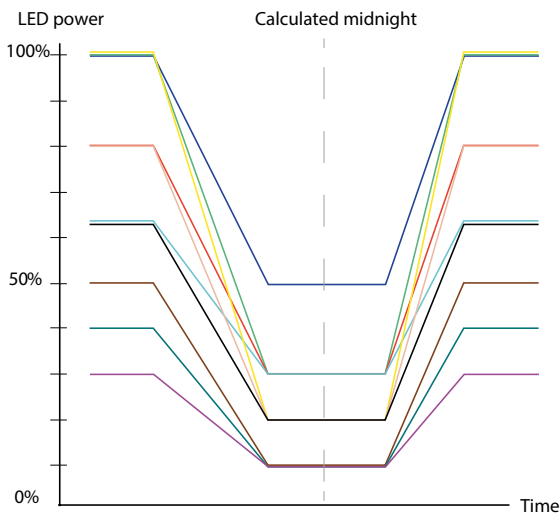

AURA NOCTILED SÄÄDETTÄVÄ TELINE 90°.*

*SÄÄDETTÄVÄ TELINE +7,5° MUUTETUT KULMAT (+7,5°, +15° ETC ETC.)

AURA NOCTILED POLE Ø60 / Ø76

AURA NOCTILED WALL

AURA NOCTILED POLE ADJUSTABLE BRACKET Ø60 / Ø76

Non-midnight dimming settings

SWITCH POSITIONS				LED POWER	SETTING
OFF	OFF	OFF	OFF	100%	MIDNIGHT MODE DISABLED
OFF	OFF	OFF	ON	80%	MIDNIGHT MODE DISABLED
OFF	OFF	ON	OFF	65%	MIDNIGHT MODE DISABLED
OFF	OFF	ON	ON	50%	MIDNIGHT MODE DISABLED
OFF	ON	OFF	OFF	40%	MIDNIGHT MODE DISABLED
OFF	ON	OFF	ON	30%	MIDNIGHT MODE DISABLED

Midnight dimming settings

LED POWER LEVELS (NOT INTENSITY) CAN BE SET FROM 10-100%.

Midnight dimming settings

LED POWER LEVELS (NOT INTENSITY)						
	SWITCH POSITIONS				MAXIMUM POWER	MINIMUM POWER
	OFF	ON	ON	OFF	100%	50%
	OFF	ON	ON	ON	100%	30%
	ON	OFF	OFF	OFF	80%	30%
	ON	OFF	OFF	ON	65%	30%
	ON	OFF	ON	OFF	100%	20%
	ON	OFF	ON	ON	80%	20%
	ON	ON	OFF	OFF	65%	20%
	ON	ON	OFF	ON	50%	10%
	ON	ON	ON	OFF	40%	10%
	ON	ON	ON	ON	30%	10%