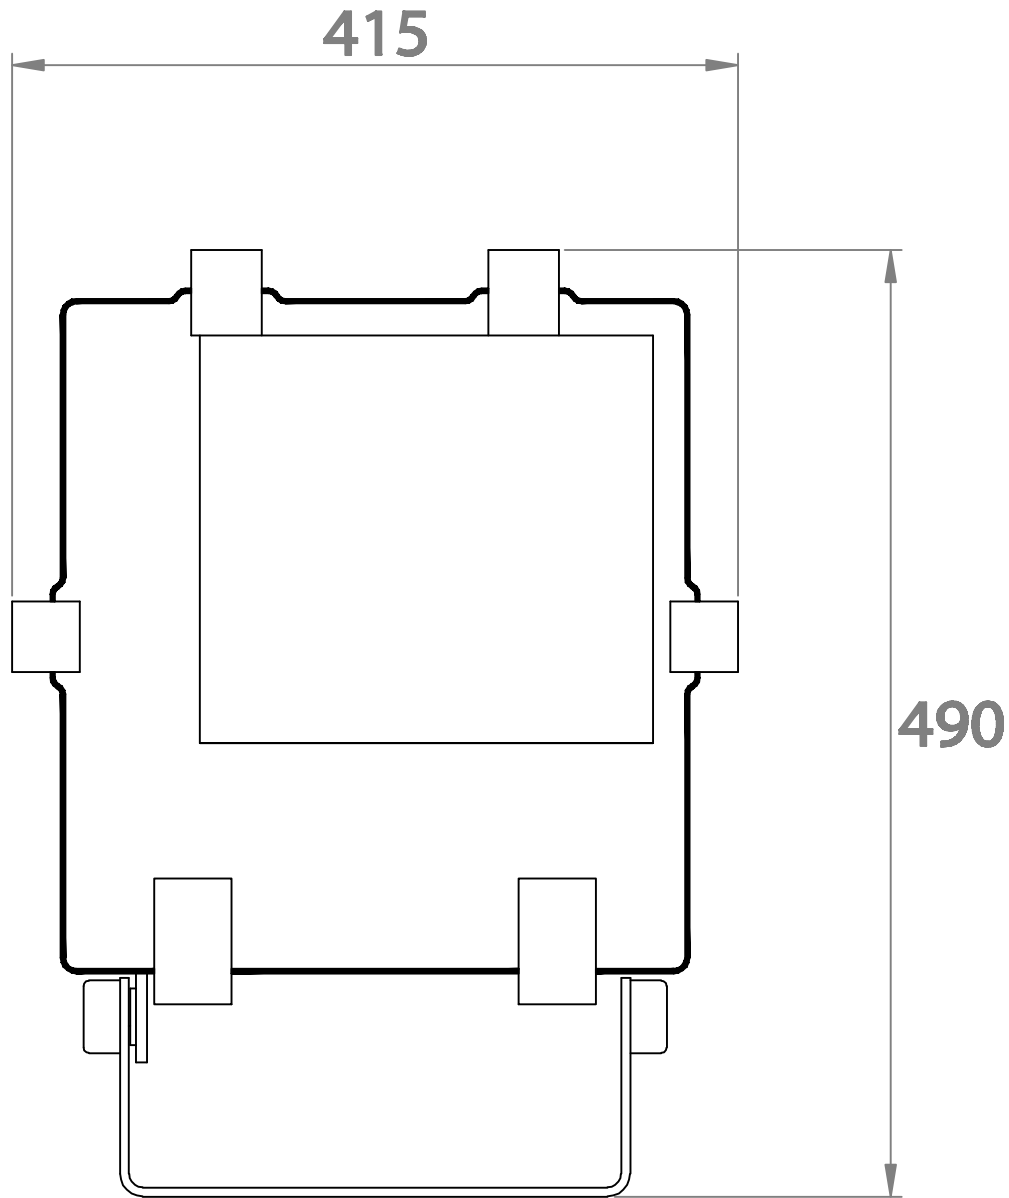

# SCANFLOOD 250W / 400W

Airam Electric 09/2012