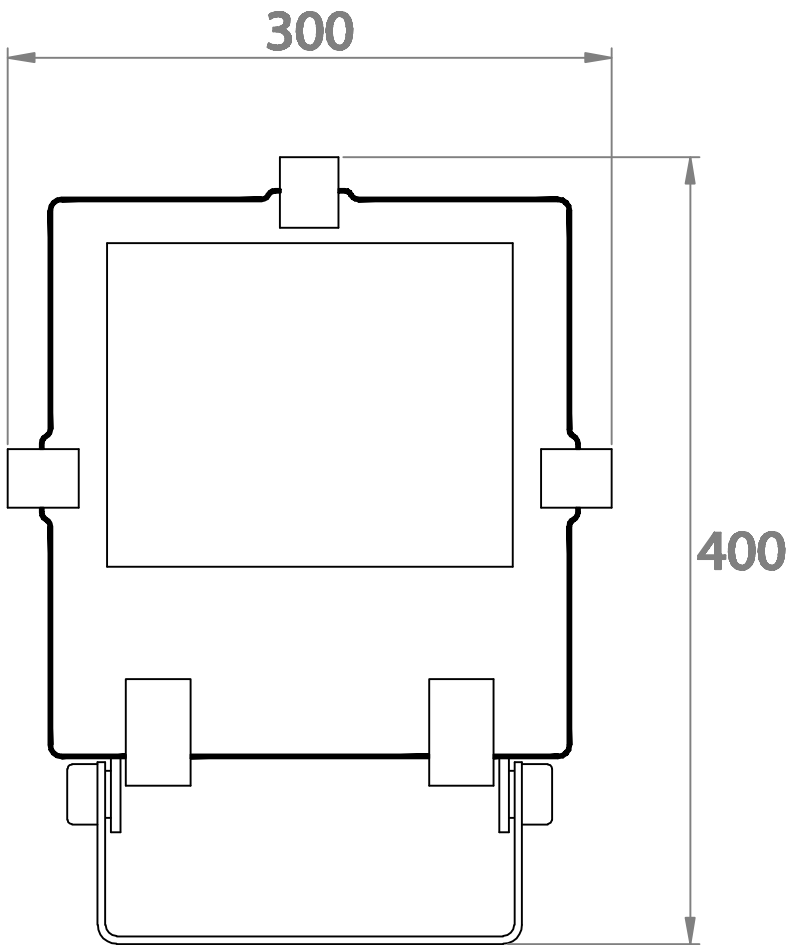

SCANFLOOD 70W/150W

Airam Electric 09/2012