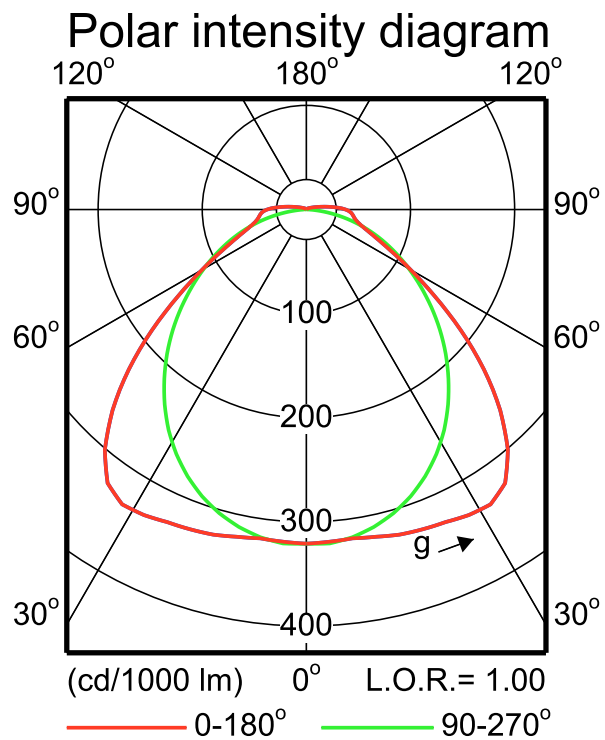

WT120C L1500 1xLED60S/840

1 x 6000 lm

LVW1837800

2015-09-08

IFPC1_WT120C L1500 1xLED60S840.EPS

© 2016 Philips Lighting Holding B.V.
Kaikki oikeudet pidätetään.

Oikeudet spesifikaatioiden muutoksiin pidätetään. Tuotemerkit ovat Koninklijke Philips Electronicsin tai heidän omistajiensa omaisuutta.

www.philips.com/lighting

2016, Heinäkuu 4
Oikeudet tietojen muutoksiin
pidätetään.