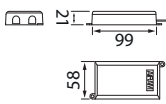

# Led Panel IP44

Connection box IP20  
-o- 3 x 2,5 mm<sup>2</sup>

Driver IP20