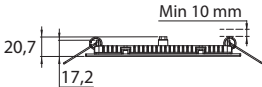

# Led Panel IP44

Connection box IP20  
-o- 3 x 2,5 mm<sup>2</sup>

Driver IP20