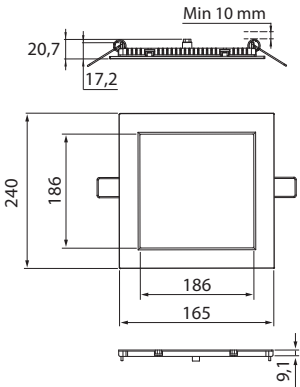

# Led Panel IP44

Connection box IP20  
-o- 3 x 2,5 mm<sup>2</sup>

Driver IP20