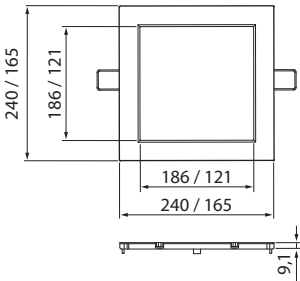

# Led Panel IP44

Connection box IP20  
-o- 3 x 2,5 mm<sup>2</sup>

Driver IP20