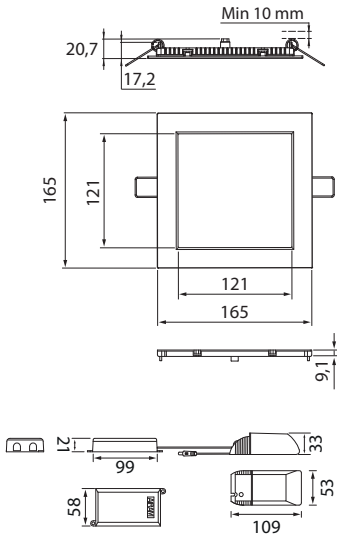

# Led Panel IP44

# Led Panel IP44

Connection box IP20  
-o- 3 x 2,5 mm<sup>2</sup>

Driver IP20