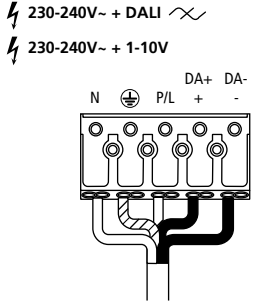

4 ⚡ ! ENSURE DRIVER HAS **NOT** BEEN POWERED FOR AT LEAST 1(ONE) MINUTE **BEFORE** CONNECTING LED STRING.

⚡ 230-240V~ + DALI ⚡ + ⚡