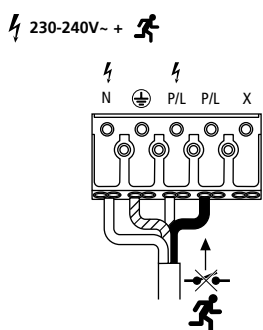

4 ⚡ ! ENSURE DRIVER HAS **NOT** BEEN POWERED FOR AT LEAST 1(ONE) MINUTE **BEFORE** CONNECTING LED STRING.

⚡ 230-240V~ + DALI ⚡ + ⚡