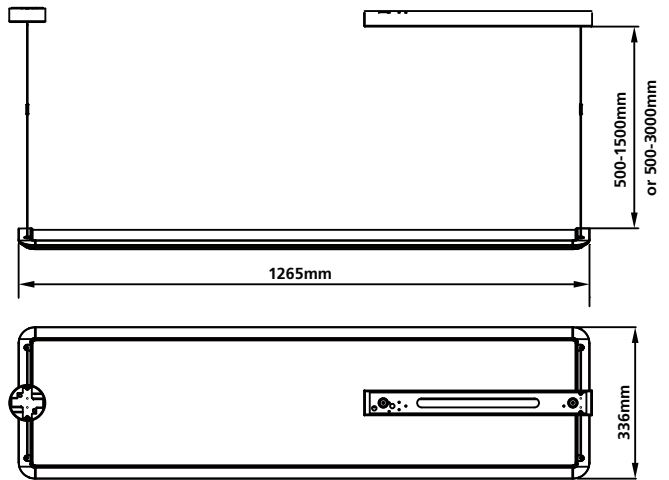

Surface mount type 1

Accessories	+ Curvelyte
2093168 + 2093170	2093166 or 2093167
2093169 + 2093171	2093180 or 2093181
2093177 + 2093178	2093175 or 2093176

1

2

3

Switch DIM/DALI DSI

4