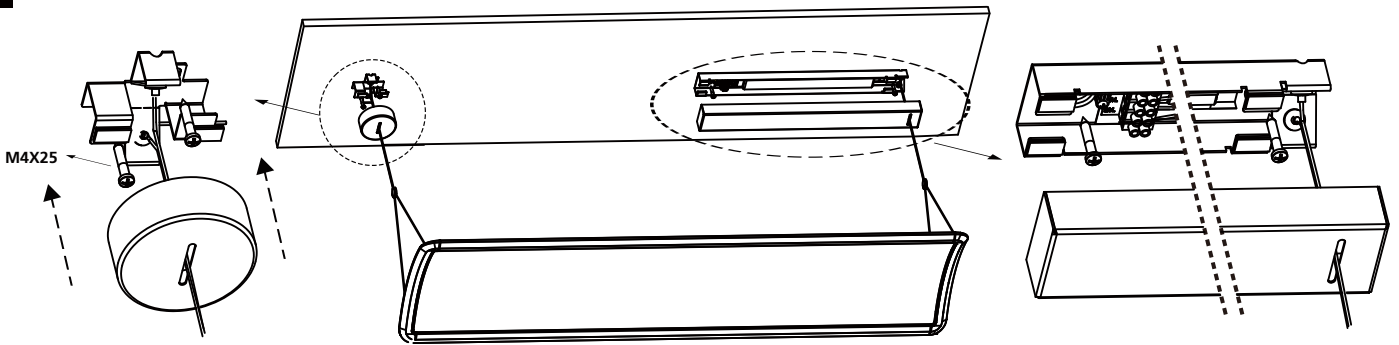

Surface mount type 1

Accessories	+ Curvelyte
2093168 + 2093170	2093166 or 2093167
2093169 + 2093171	2093180 or 2093181
2093177 + 2093178	2093175 or 2093176

1

2

3

Switch DIM/DALI DSI

4