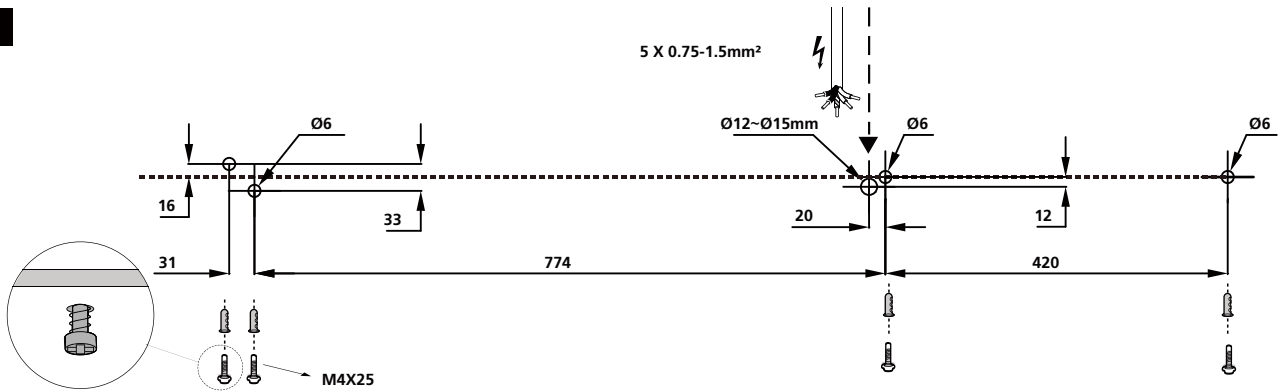

Surface mount type 1

Accessories	+ Curvelyte
2093168 + 2093170	2093166 or 2093167
2093169 + 2093171	2093180 or 2093181
2093177 + 2093178	2093175 or 2093176

1

2

3

Switch DIM/DALI DSI

4