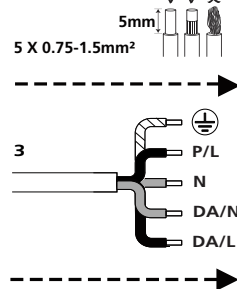

Surface mount type 1

Accessories	+ Curvelyte
2093168 + 2093170	2093166 or 2093167
2093169 + 2093171	2093180 or 2093181
2093177 + 2093178	2093175 or 2093176

1

2

3

Switch DIM/DALI DSI

4