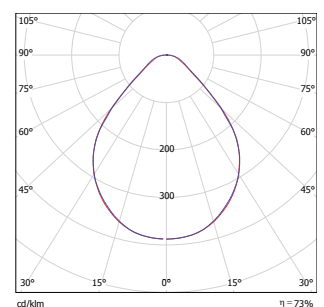

Plano LED Micro

Reservation for misprinting or product changes.