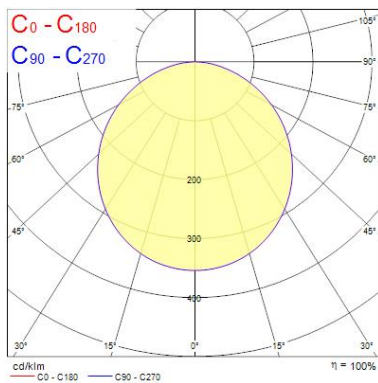

PRODUCT OVERVIEW

Beam angle(°)	120
Certifications	CE
Colour temperature (K)	4000
Colour	White
CRI (Ra)	80
Dimmable	no
EAN code	5410288510040
Luminous flux (lm)	300
Housing	Polycarbonate
IP rating	IP20
Light colour	Cool white
Mount	Surface mounted
Ordering number	0051004
Efficacy (Rated) (lm/w)	75
Average life (Rated) (h)	30000
Technology	LED
Voltage (V)	220-240
Included lamp	Integrated LED

Optical data

Beam angle(°)	120
Colour temperature (K)	4000
CRI (Ra)	80
Distribution type	Direct
Luminous flux (lm)	300
Light colour	Cool white

Physical data

Colour	White
Diffuser finish	Frosted
Diffuser material	Polycarbonate
Height (mm)	36
Horizontal rotation (°)	no
IP rating	IP20
Lamp included	Integrated
Length (mm)	282
Reflector finish	Diffuser
Vertical tilt (°)	45
Weight (kg)	0.1
Width (mm)	24

LED Pipe

LED PIPE 300LM 4W L300 4000K

0051004

Included lamp	Integrated LED
---------------	----------------

Electrical data

Drive current (mA)	90
Electrical protection	CLASS II
Glow wire test	650
Efficacy (Rated) (lm/w)	75
Ta rating	-20 to +45
Total power consumption (W)	4
Voltage (V)	220-240

PHOTOMETRY

Distance [m]	Cone diameter [m]	E ₀ [lx]	E ₁ [lx]	E ₂ [lx]
0.5	1.46	371	54	55.9°
1.0	2.91	93	8	55.9°
1.5	4.37	41	4	55.9°
2.0	5.82	23	2	55.9°
2.5	7.28	15	1	55.9°
3.0	8.73	10	1	55.9°

Distance [m] Cone diameter [m] Illuminance [lx]
 C0 - C180 (Half beam angle: 111.0°)