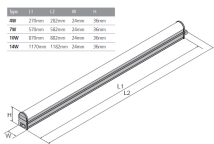

TECHNICAL DRAWINGS

SYLVANIA 0051004

This luminaire contains built in LED lamps.

LED

874/2012