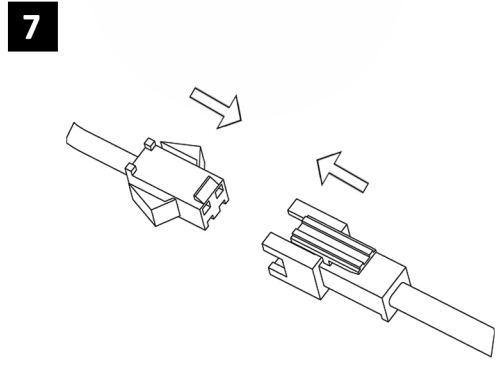

- 3031800 Syl-Lighter LED II 165 12W WW
- 3031801 Syl-Lighter LED II 165 12W NW
- 3031808 Syl-Lighter LED II 195 15W WW
- 3031809 Syl-Lighter LED II 195 15W NW
- 3031816 Syl-Lighter LED II 220 21W WW
- 3031817 Syl-Lighter LED II 220 21W NW
- 3031824 Syl-Lighter LED II 240 25W WW
- 3031825 Syl-Lighter LED II 240 25W NW

1 CEILING CUT- OUT SIZE

- Syl-Lighter LED II 165 12W $\varnothing$ 145mm
- Syl-Lighter LED II 195 15W $\varnothing$ 175mm
- Syl-Lighter LED II 220 21W $\varnothing$ 205mm
- Syl-Lighter LED II 240 25W $\varnothing$ 225mm

CEILING CUT-OUT

- Syl Lighter LED II 12W I_{in} 0.058A; p.f. 0.95
- Syl Lighter LED II 15W I_{in} 0.075A; p.f. 0.95
- Syl Lighter LED II 21W I_{in} 0.100A; p.f. 0.95
- Syl Lighter LED II 25W I_{in} 0.120A; p.f. 0.95