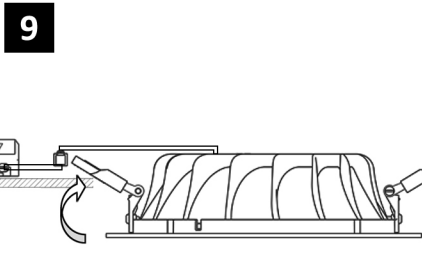

- 3031800 Syl-Lighter LED II 165 12W WW
- 3031801 Syl-Lighter LED II 165 12W NW
- 3031808 Syl-Lighter LED II 195 15W WW
- 3031809 Syl-Lighter LED II 195 15W NW
- 3031816 Syl-Lighter LED II 220 21W WW
- 3031817 Syl-Lighter LED II 220 21W NW
- 3031824 Syl-Lighter LED II 240 25W WW
- 3031825 Syl-Lighter LED II 240 25W NW

1 CEILING CUT- OUT SIZE

- Syl-Lighter LED II 165 12W $\varnothing$ 145mm
- Syl-Lighter LED II 195 15W $\varnothing$ 175mm
- Syl-Lighter LED II 220 21W $\varnothing$ 205mm
- Syl-Lighter LED II 240 25W $\varnothing$ 225mm

CEILING CUT-OUT

- Syl Lighter LED II 12W I_{in} 0.058A; p.f. 0.95
- Syl Lighter LED II 15W I_{in} 0.075A; p.f. 0.95
- Syl Lighter LED II 21W I_{in} 0.100A; p.f. 0.95
- Syl Lighter LED II 25W I_{in} 0.120A; p.f. 0.95