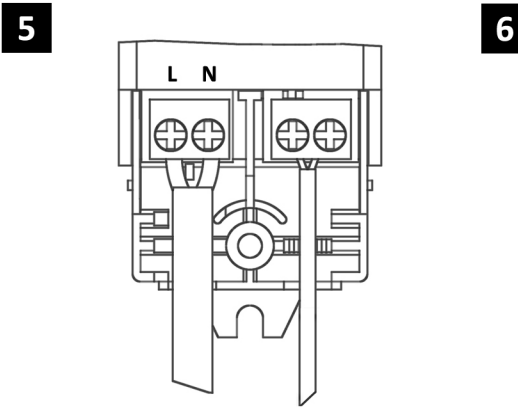

- 3031800 Syl-Lighter LED II 165 12W WW
- 3031801 Syl-Lighter LED II 165 12W NW
- 3031808 Syl-Lighter LED II 195 15W WW
- 3031809 Syl-Lighter LED II 195 15W NW
- 3031816 Syl-Lighter LED II 220 21W WW
- 3031817 Syl-Lighter LED II 220 21W NW
- 3031824 Syl-Lighter LED II 240 25W WW
- 3031825 Syl-Lighter LED II 240 25W NW

1 CEILING CUT- OUT SIZE

- Syl-Lighter LED II 165 12W $\varnothing$ 145mm
- Syl-Lighter LED II 195 15W $\varnothing$ 175mm
- Syl-Lighter LED II 220 21W $\varnothing$ 205mm
- Syl-Lighter LED II 240 25W $\varnothing$ 225mm

CEILING CUT-OUT

- Syl Lighter LED II 12W I_{in} 0.058A; p.f. 0.95
- Syl Lighter LED II 15W I_{in} 0.075A; p.f. 0.95
- Syl Lighter LED II 21W I_{in} 0.100A; p.f. 0.95
- Syl Lighter LED II 25W I_{in} 0.120A; p.f. 0.95