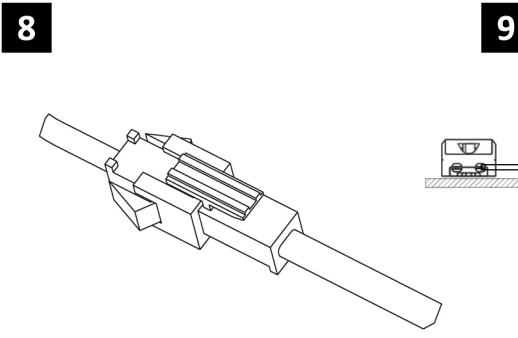

- 3031800 Syl-Lighter LED II 165 12W WW
- 3031801 Syl-Lighter LED II 165 12W NW
- 3031808 Syl-Lighter LED II 195 15W WW
- 3031809 Syl-Lighter LED II 195 15W NW
- 3031816 Syl-Lighter LED II 220 21W WW
- 3031817 Syl-Lighter LED II 220 21W NW
- 3031824 Syl-Lighter LED II 240 25W WW
- 3031825 Syl-Lighter LED II 240 25W NW

1 CEILING CUT- OUT SIZE

- Syl-Lighter LED II 165 12W $\varnothing$ 145mm
- Syl-Lighter LED II 195 15W $\varnothing$ 175mm
- Syl-Lighter LED II 220 21W $\varnothing$ 205mm
- Syl-Lighter LED II 240 25W $\varnothing$ 225mm

CEILING CUT-OUT

- Syl Lighter LED II 12W I_{in} 0.058A; p.f. 0.95
- Syl Lighter LED II 15W I_{in} 0.075A; p.f. 0.95
- Syl Lighter LED II 21W I_{in} 0.100A; p.f. 0.95
- Syl Lighter LED II 25W I_{in} 0.120A; p.f. 0.95