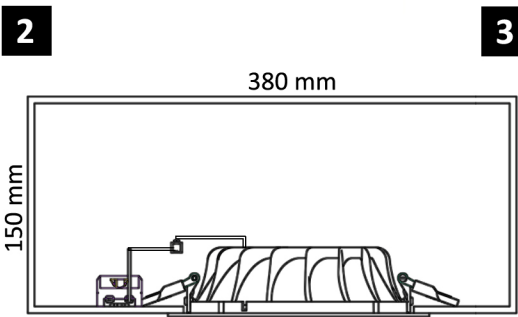

- 3031800 Syl-Lighter LED II 165 12W WW
- 3031801 Syl-Lighter LED II 165 12W NW
- 3031808 Syl-Lighter LED II 195 15W WW
- 3031809 Syl-Lighter LED II 195 15W NW
- 3031816 Syl-Lighter LED II 220 21W WW
- 3031817 Syl-Lighter LED II 220 21W NW
- 3031824 Syl-Lighter LED II 240 25W WW
- 3031825 Syl-Lighter LED II 240 25W NW

1 CEILING CUT- OUT SIZE

- Syl-Lighter LED II 165 12W $\varnothing$ 145mm
- Syl-Lighter LED II 195 15W $\varnothing$ 175mm
- Syl-Lighter LED II 220 21W $\varnothing$ 205mm
- Syl-Lighter LED II 240 25W $\varnothing$ 225mm

CEILING CUT-OUT

- Syl Lighter LED II 12W I_{in} 0.058A; p.f. 0.95
- Syl Lighter LED II 15W I_{in} 0.075A; p.f. 0.95
- Syl Lighter LED II 21W I_{in} 0.100A; p.f. 0.95
- Syl Lighter LED II 25W I_{in} 0.120A; p.f. 0.95