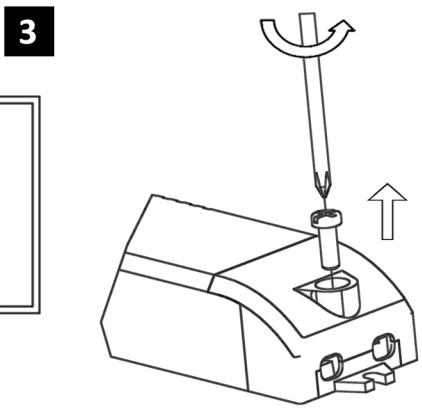

- 3031800 Syl-Lighter LED II 165 12W WW
- 3031801 Syl-Lighter LED II 165 12W NW
- 3031808 Syl-Lighter LED II 195 15W WW
- 3031809 Syl-Lighter LED II 195 15W NW
- 3031816 Syl-Lighter LED II 220 21W WW
- 3031817 Syl-Lighter LED II 220 21W NW
- 3031824 Syl-Lighter LED II 240 25W WW
- 3031825 Syl-Lighter LED II 240 25W NW

1 CEILING CUT- OUT SIZE

- Syl-Lighter LED II 165 12W $\varnothing$ 145mm
- Syl-Lighter LED II 195 15W $\varnothing$ 175mm
- Syl-Lighter LED II 220 21W $\varnothing$ 205mm
- Syl-Lighter LED II 240 25W $\varnothing$ 225mm

CEILING CUT-OUT

- Syl Lighter LED II 12W I_{in} 0.058A; p.f. 0.95
- Syl Lighter LED II 15W I_{in} 0.075A; p.f. 0.95
- Syl Lighter LED II 21W I_{in} 0.100A; p.f. 0.95
- Syl Lighter LED II 25W I_{in} 0.120A; p.f. 0.95