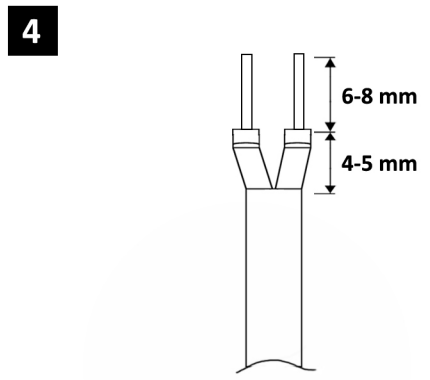

- 3031800 Syl-Lighter LED II 165 12W WW
- 3031801 Syl-Lighter LED II 165 12W NW
- 3031808 Syl-Lighter LED II 195 15W WW
- 3031809 Syl-Lighter LED II 195 15W NW
- 3031816 Syl-Lighter LED II 220 21W WW
- 3031817 Syl-Lighter LED II 220 21W NW
- 3031824 Syl-Lighter LED II 240 25W WW
- 3031825 Syl-Lighter LED II 240 25W NW

1 CEILING CUT- OUT SIZE

- Syl-Lighter LED II 165 12W \varnothing 145mm
- Syl-Lighter LED II 195 15W \varnothing 175mm
- Syl-Lighter LED II 220 21W \varnothing 205mm
- Syl-Lighter LED II 240 25W \varnothing 225mm

CEILING CUT-OUT

- Syl Lighter LED II 12W I_{in} 0.058A; p.f. 0.95
- Syl Lighter LED II 15W I_{in} 0.075A; p.f. 0.95
- Syl Lighter LED II 21W I_{in} 0.100A; p.f. 0.95
- Syl Lighter LED II 25W I_{in} 0.120A; p.f. 0.95