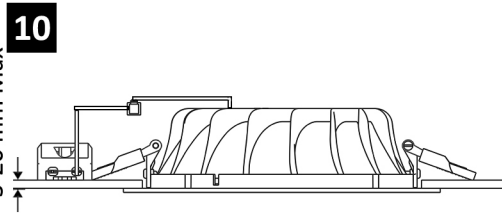

- 3031800 Syl-Lighter LED II 165 12W WW
- 3031801 Syl-Lighter LED II 165 12W NW
- 3031808 Syl-Lighter LED II 195 15W WW
- 3031809 Syl-Lighter LED II 195 15W NW
- 3031816 Syl-Lighter LED II 220 21W WW
- 3031817 Syl-Lighter LED II 220 21W NW
- 3031824 Syl-Lighter LED II 240 25W WW
- 3031825 Syl-Lighter LED II 240 25W NW

1 CEILING CUT- OUT SIZE

- Syl-Lighter LED II 165 12W $\varnothing$ 145mm
- Syl-Lighter LED II 195 15W $\varnothing$ 175mm
- Syl-Lighter LED II 220 21W $\varnothing$ 205mm
- Syl-Lighter LED II 240 25W $\varnothing$ 225mm

CEILING CUT-OUT

- Syl Lighter LED II 12W I_{in} 0.058A; p.f. 0.95
- Syl Lighter LED II 15W I_{in} 0.075A; p.f. 0.95
- Syl Lighter LED II 21W I_{in} 0.100A; p.f. 0.95
- Syl Lighter LED II 25W I_{in} 0.120A; p.f. 0.95