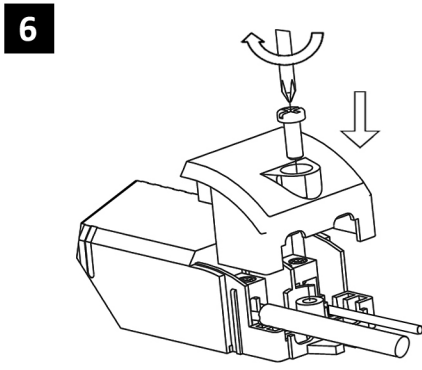

- 3031800 Syl-Lighter LED II 165 12W WW
- 3031801 Syl-Lighter LED II 165 12W NW
- 3031808 Syl-Lighter LED II 195 15W WW
- 3031809 Syl-Lighter LED II 195 15W NW
- 3031816 Syl-Lighter LED II 220 21W WW
- 3031817 Syl-Lighter LED II 220 21W NW
- 3031824 Syl-Lighter LED II 240 25W WW
- 3031825 Syl-Lighter LED II 240 25W NW

1 CEILING CUT- OUT SIZE

- Syl-Lighter LED II 165 12W $\varnothing$ 145mm
- Syl-Lighter LED II 195 15W $\varnothing$ 175mm
- Syl-Lighter LED II 220 21W $\varnothing$ 205mm
- Syl-Lighter LED II 240 25W $\varnothing$ 225mm

CEILING CUT-OUT

- Syl Lighter LED II 12W I_{in} 0.058A; p.f. 0.95
- Syl Lighter LED II 15W I_{in} 0.075A; p.f. 0.95
- Syl Lighter LED II 21W I_{in} 0.100A; p.f. 0.95
- Syl Lighter LED II 25W I_{in} 0.120A; p.f. 0.95