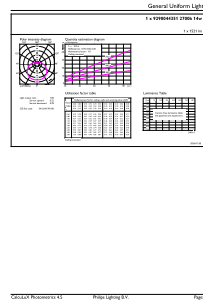

Mittapiirros

Product	D	C
CorePro LEDbulb D 40-60-75-100W A60 5CCT	60 mm	118 mm

CorePro Plastic LED bulb

Valonjakotiedot

Light Distribution Diagram - CorePro LEDbulb D 40-60-75-100W A60 5CCT

General uniform lighting - CorePro LEDbulb D 40-60-75-100W A60 5CCT