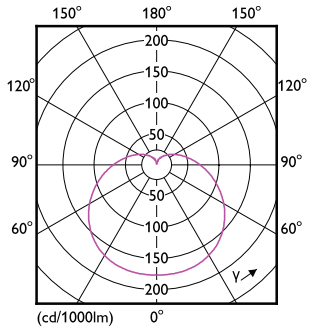

Mittapiirros

Product	D	C
CorePro LEDbulb D 40-60-75-100W A60 5CCT	60 mm	118 mm

CorePro Plastic LED bulb

Valonjakotiedot

Light Distribution Diagram - CorePro LEDbulb D 40-60-75-100W A60 5CCT

General uniform lighting - CorePro LEDbulb D 40-60-75-100W A60 5CCT