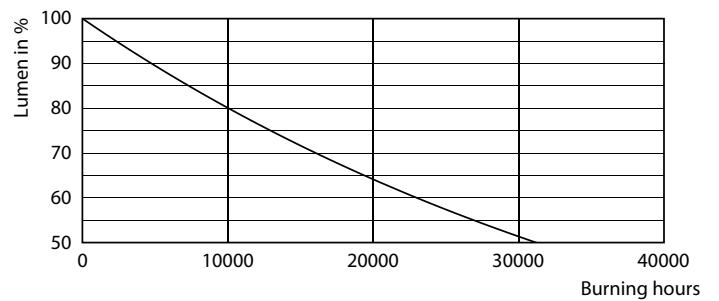

Lumen Maintenance Diagram - CorePro LEDbulb D 40-60-75-100W A60 5CCT