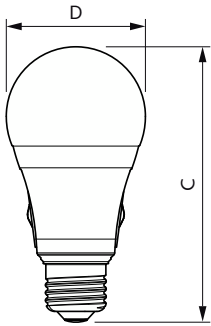

Mittapiirros

Product	D	C
CorePro LEDbulb D 40-60-75-100W A60 5CCT	60 mm	118 mm

CorePro Plastic LED bulb

Valonjakotiedot

Light Distribution Diagram - CorePro LEDbulb D 40-60-75-100W A60 5CCT

General uniform lighting - CorePro LEDbulb D 40-60-75-100W A60 5CCT