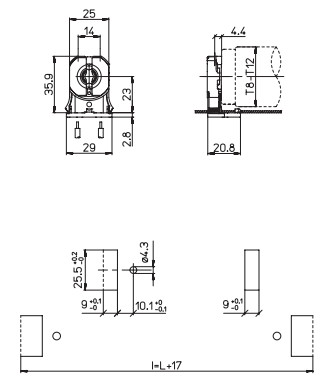

2A-500V
LAMPHOLDERS
- Transparent polycarbonate body
- Copper alloy contacts
- With top test

T140
Tm110

CE

CEC ERC UL 660W-600V HT120 (UL496)

Brev./Pat.

FISSAGGIO AD INSERIMENTO
PUSH-THROUGH FIXING