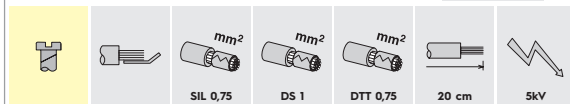

1305/DS

1305/DTT

G12

**PORTALAMPADE**  
 – Corpo in LCP nero  
 – Contatti in nichel

2A-250V

**LAMP HOLDERS**  
 – Black LCP body  
 – Nickel contacts

T250

CE