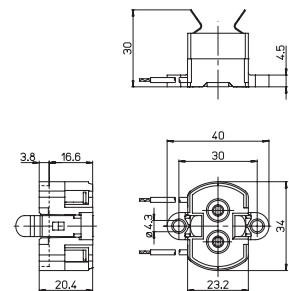

 1305/...-UR  
 4kV 660W-600V

 Max. 70W  
 1305/...-UR (a richiesta/on demand)

1305/SF

G12

**PORTALAMPADE**  
 – Corpo in LCP nero  
 – Contatti in acciaio nichelato

2A-250V

**LAMP HOLDER**  
 – Black LCP body  
 – Nickel plated steel contacts