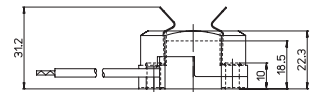

305
305/S

305/DS
305/S-DS

305/DTT
305/S-DTT

G12

PORTALAMPADE
.../S= con bussole filettate M4
– Corpo in steatite
– Contatti in nichel

4A-1000V

LAMP HOLDERS
.../S= with M4 threaded bushes
– Steatite body
– Nickel contacts

T250

CE

305/...-UR 660W-600V

305

305/S

305/...-UR (a richiesta/on demand)

FISSAGGIO CON VITE
SCREW FIXING

1305

1305/DS

1305/DTT

G12

PORTALAMPADE
– Corpo in LCP nero
– Contatti in nichel

2A-250V

LAMP HOLDERS
– Black LCP body
– Nickel contacts

T250

CE

1305/...-UR
4kV 660W-600V

Max. 70W
1305/...-UR (a richiesta/on demand)

1305/SF

G12

PORTALAMPADE
– Corpo in LCP nero
– Contatti in acciaio nichelato

2A-250V

LAMP HOLDER
– Black LCP body
– Nickel plated steel contacts

T250

CE

4kV 660W-600V

Max. 70W