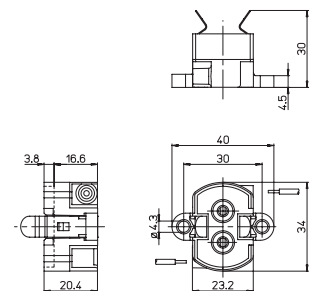

305
305/S

305/DS
305/S-DS

305/DTT
305/S-DTT

G12

PORTALAMPADE
.../S= con bussole filettate M4
– Corpo in steatite
– Contatti in nichel

4A-1000V

LAMP HOLDERS
.../S= with M4 threaded bushes
– Steatite body
– Nickel contacts

T250

CE

305/...-UR 660W-600V

305

305/S

305/...-UR (a richiesta/on demand)

FISSAGGIO CON VITE
SCREW FIXING

1305

1305/DS

1305/DTT

G12

PORTALAMPADE
– Corpo in LCP nero
– Contatti in nichel

2A-250V

LAMP HOLDERS
– Black LCP body
– Nickel contacts

T250

CE

1305/...-UR
4kV 660W-600V

Max. 70W
1305/...-UR (a richiesta/on demand)

1305/SF

G12

PORTALAMPADE
– Corpo in LCP nero
– Contatti in acciaio nichelato

2A-250V

LAMP HOLDER
– Black LCP body
– Nickel plated steel contacts

T250

CE

4kV 660W-600V

Max. 70W