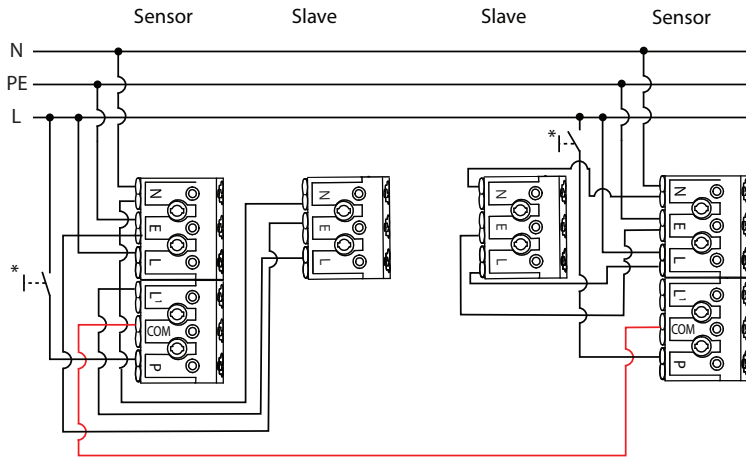

Master/Master (with COM) and Push*