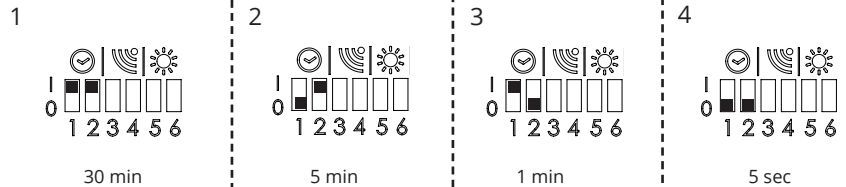

Hold time

	1	2
30 min	1	1
5 min	0	1
1 min	1	0
5 sec	0	0