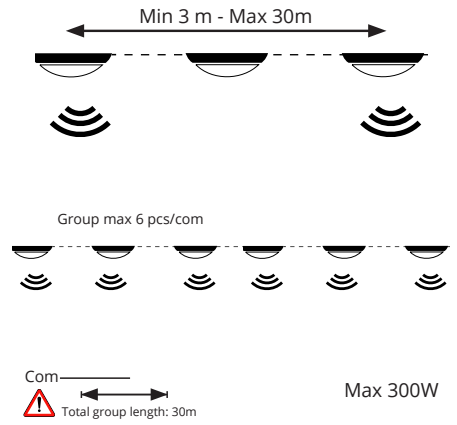

Hold time		1	2
	30 minutes	1	1
	5 minutes	0	1
	1 minute	1	0
	5 seconds	0	0

Motion sensitivity		3	4
	High	1	1
	Medium +	0	1
	Medium -	1	0
	Low	0	0

Daylight sensitivity		5	6
	Low	1	1
	Medium	0	1
	High	1	0
	Off	0	0