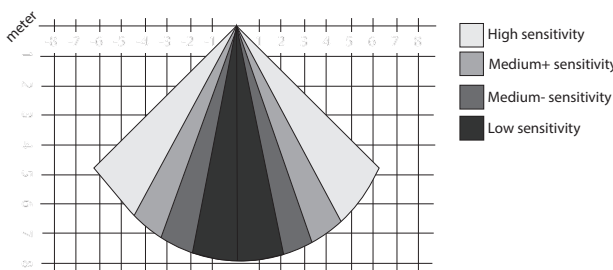

Hold time

	1	2
30 min	1	1
5 min	0	1
1 min	1	0
5 sec	0	0

Motion sensitivity

Sensitivity	3	4
High	1	1
Medium +	0	1
Medium -	1	0
Low	0	0

Daylight sensitivity

Sensitivity	5	6
Low	1	1
Medium	0	1
High	1	0
Off	0	0