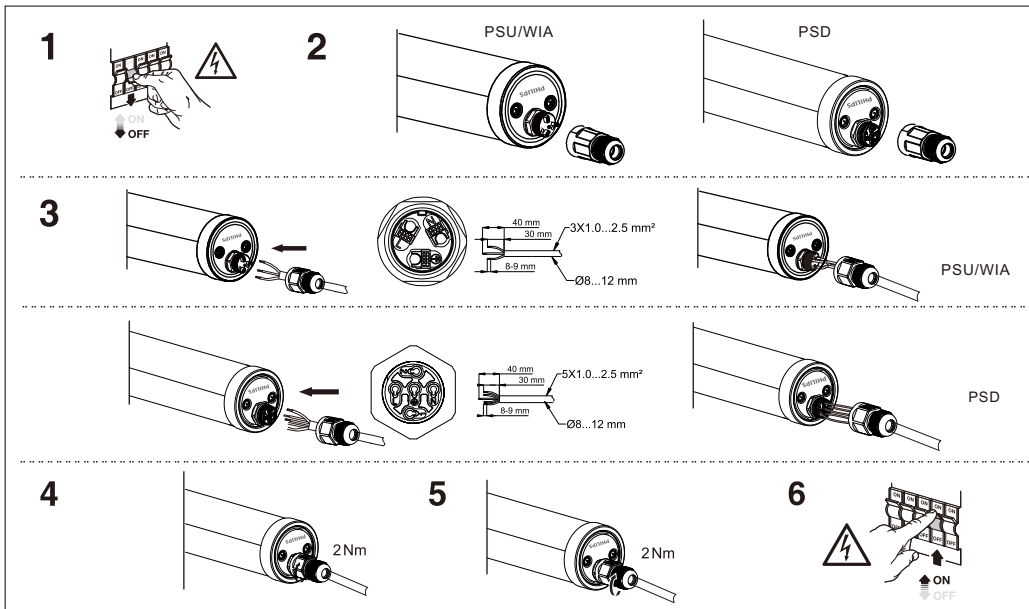

Through wiring, TWI

Surface mounting

Suspension mounting (Indoor)

Suspension mounting (Indoor)