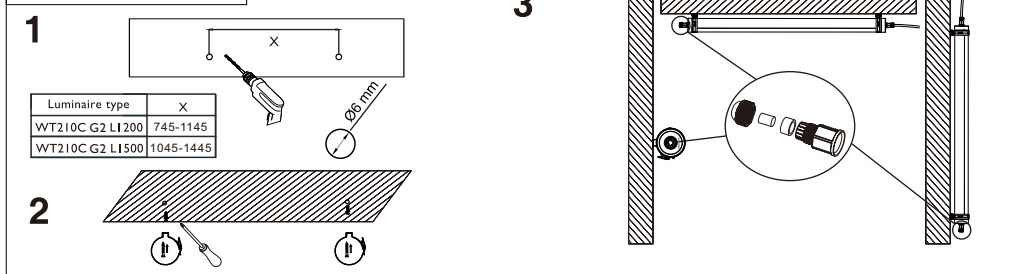

Luminaire type	Dimension (mm)				
	L	L1	E min	E max	D
WT210C G2 L1200	1205	1310	745	1145	78
WT210C G2 L1500	1505	1610	1045	1445	

Order separate accessories	
Suspension mounting set (Indoor) 2x [screw] 2x [screw] 2x [screw] 2x [screw] 2x [screw] 2x [screw]	Suspension mounting set (Indoor/Outdoor) 2x [screw] 2x [screw]
911401828188 WT210Z G2 SW2	911401828288 WT210Z G2 SC

Printed in China
Data subject to change without notice
Keep for future reference: www.philips.com/lighting

Through wiring, TWI

Surface mounting

Suspension mounting (Indoor)

Suspension mounting (Indoor)