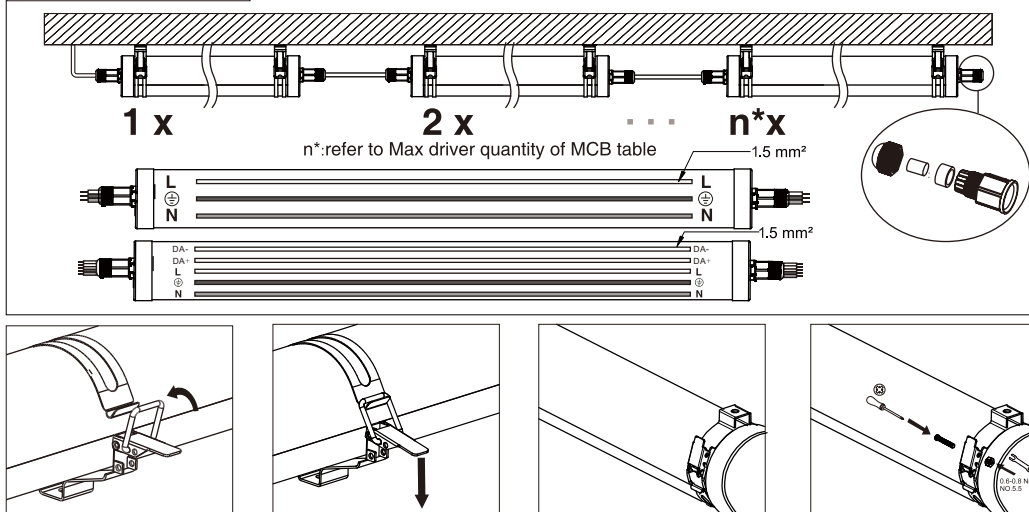

Through wiring, TWI