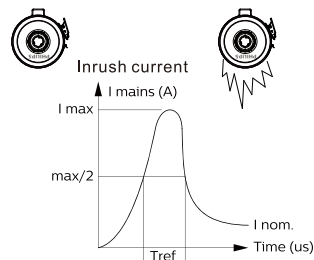

- Do not look directly at led light for a long time to avoid physical discomfort.
- The luminaire shall be installed by a qualified electrician and wired in accordance with the latest IEE electrical regulations or the national requirements.
- The light source of this luminaire is not replaceable, when the light source reaches its end of life the whole luminaire shall be replaced.
- Above average concentration of sulfur affects the useful lifetime of the product. E.g: Light color changes from white to yellow.
- For use in environments where an accumulation of conductive dust on the luminaire may be expected.
- Do not install the luminaire under water.
- Do not install the luminaire in refrigeration house.
- This luminaire can be installed in ammonia environment, typically in livestock applications.

- Do not install the luminaire in the environment where vibration exists.
- For PSU luminaire: for outdoor operation at a building: only when all its cables run indoor, with a maximum distance of 10 meters.
- For PSD/ WIA luminaire: not suitable for outdoor operation, only suitable for indoor operation
- Reference Norms: IP67 (DIN EN 60529), IP69K (ISO 20653:2013), IK06
- Semi-shaded environment or the environment blocked by glass, and it is not recommended to use it directly exposed to direct sunlight!