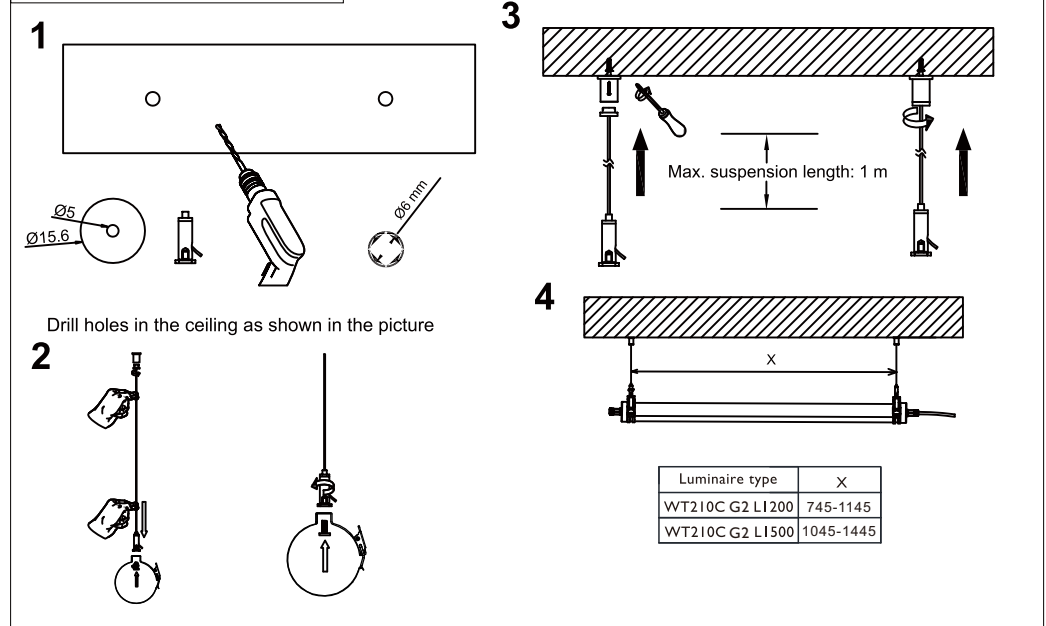

Luminaire type	Dimension (mm)				
	L	L1	E min	E max	D
WT210C G2 L1200	1205	1310	745	1145	78
WT210C G2 L1500	1505	1610	1045	1445	

Order separate accessories	
Suspension mounting set (Indoor) 2x [screw] 2x [screw] 2x [screw] 2x [screw] 2x [screw] 2x [screw]	Suspension mounting set (Indoor/Outdoor) 2x [screw] 2x [screw]
911401828188 WT210Z G2 SW2	911401828288 WT210Z G2 SC

Printed in China
Data subject to change without notice
Keep for future reference: www.philips.com/lighting

Through wiring, TWI

Surface mounting

Suspension mounting (Indoor)

Suspension mounting (Indoor)