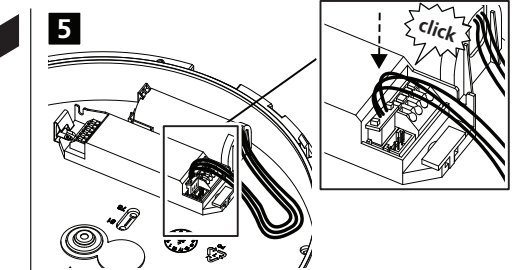

POWERIOD™

LiFeP04 3.2V 3200mAh 10.24Wh
26650 1IFpR27/66-1 L1132NW
21010323210202
Art. No. 28002322

Date of Manufacture: _____
Date of Installation: _____

Warning: Do not disassemble, puncture, crush, heat or burn