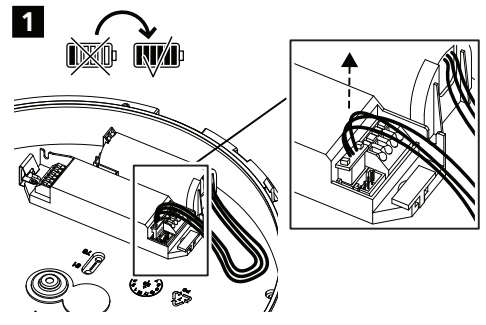

POWERIOD™

LiFeP04 3.2V 3200mAh 10.24Wh
26650 1FpR27/66-1 L1132NW
21010323210202
Art. No. 28002322

Warning: Do not disassemble, puncture, crush, heat or burn

Date of Manufacture

Date of Installation: