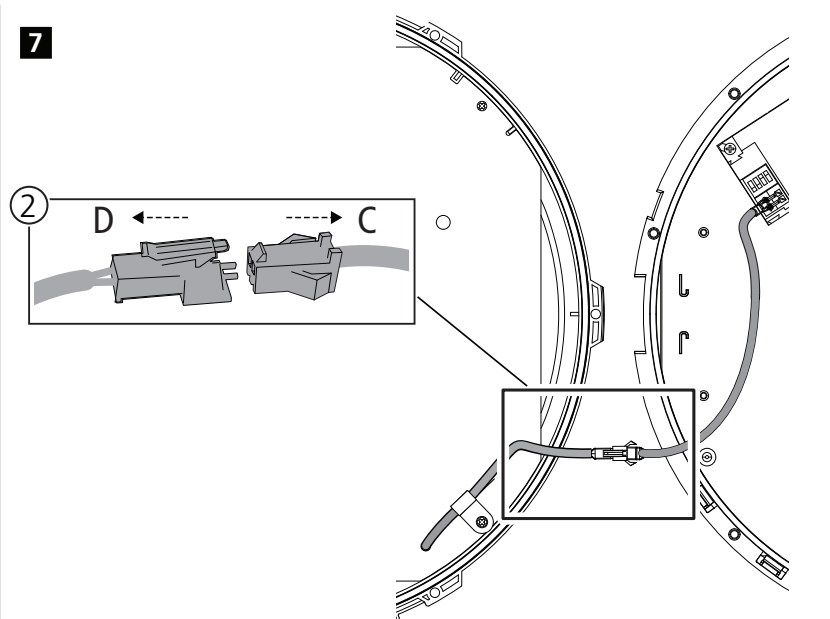

LED INDICATION		STATUS		COMMENT
LED Colour	Status	Flashing		
		ON	OFF	
Green	●	∞	-	Power and System OK
	●	4.0 sec	1.0 sec	Battery Connected and Charging
	●	2.0 sec	2.0 sec	Duration Test in Progress
	●	0.5 sec	0.5 sec	Function Test in Progress
Red	●	4.0 sec	1.0 sec	Battery Temperature Issue
	●	0.5 sec	0.5 sec	Battery Fault
	●	0.5 sec	0.5 sec	Low Battery
	●	0.5 sec	0.5 sec	Charging Fault
	●	0.5 sec	0.5 sec	Driver Fault
	●	0.5 sec	0.5 sec	Load Fault
Red&Green	●	-	∞	Power off