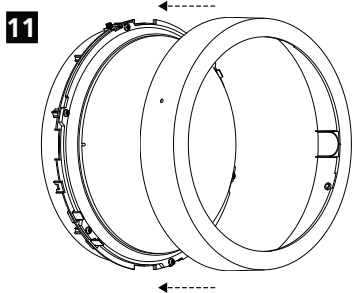

!

ON
☒
☐
☐
OFF

Detection Area

1	
I	● 100%
II	○ 50%

Hold-Time

2		3	🕒
I	● ●		5s
II	● ○		30s
III	○ ●		1min
IV	○ ○		10min

Daylight Threshold

4		5	LUX ON	LUX OFF
I	● ●		Disable	Disable
II	● ○		50lux	100lux
III	○ ●		10lux	100lux
IV	○ ○		2lux	100lux

Stand-by period

6		7	🕒
I	● ●		0s
II	● ○		30s
III	○ ●		20min
IV	○ ○		+∞

Stand-by dimming level

8		9
I	● ●	10%
II	● ○	20%
III	○ ●	30%
IV	○ ○	50%