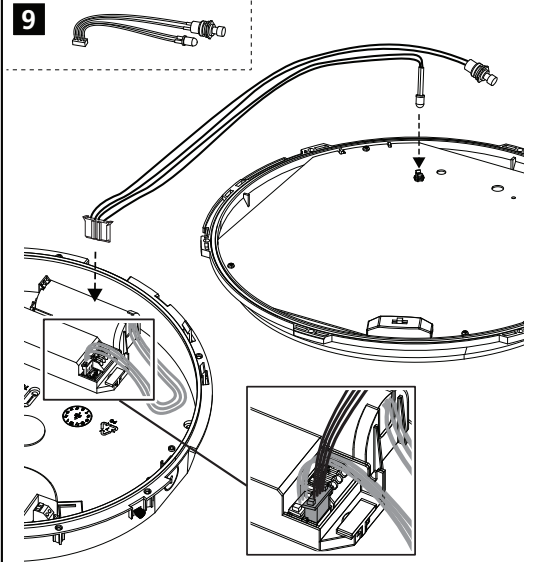

POWERIOD™

LiFeP04 3.2V 3200mAh 10.24Wh
26650 1FpR27/66-1 L1132NW
21010323210202
Art. No. 28002322

Warning: Do not disassemble, puncture, crush, heat or burn

Date of Manufacture

Date of Installation: