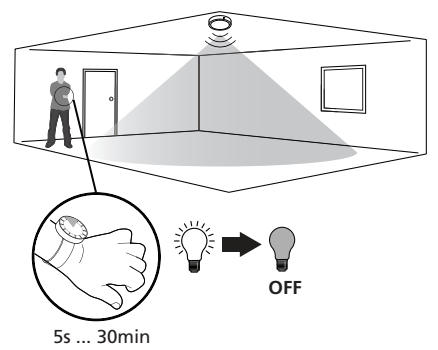

!

ON
☒
☐
☐
OFF

Detection Area

1	
I	● 100%
II	○ 50%

Hold-Time

2		3	🕒
I	● ●		5s
II	● ○		30s
III	○ ●		1min
IV	○ ○		10min

Daylight Threshold

4		5	LUX ON	LUX OFF
I	● ●		Disable	Disable
II	● ○		50lux	100lux
III	○ ●		10lux	100lux
IV	○ ○		2lux	100lux

Stand-by period

6		7	🕒
I	● ●		0s
II	● ○		30s
III	○ ●		20min
IV	○ ○		+∞

Stand-by dimming level

8		9
I	● ●	10%
II	● ○	20%
III	○ ●	30%
IV	○ ○	50%