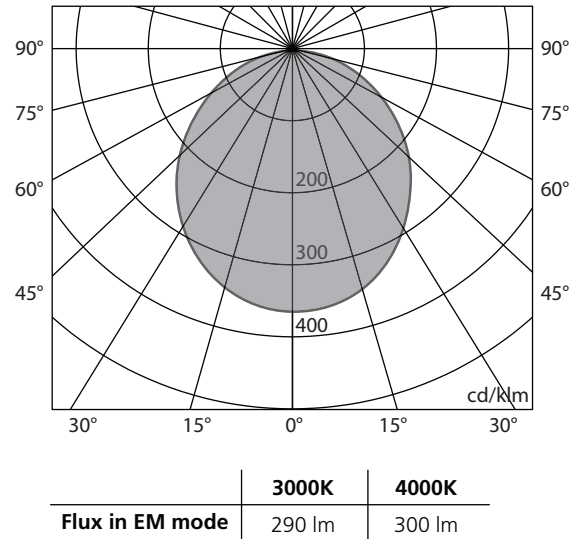

LED INDICATION		STATUS		COMMENT
LED Colour	Status	Flashing		
		ON	OFF	
Green	●	∞	-	Power and System OK
	●	4.0 sec	1.0 sec	Battery Connected and Charging
	●	2.0 sec	2.0 sec	Duration Test in Progress
	●	0.5 sec	0.5 sec	Function Test in Progress
Red	●	4.0 sec	1.0 sec	Battery Temperature Issue
	●	0.5 sec	0.5 sec	Battery Fault
	●	0.5 sec	0.5 sec	Low Battery
	●	0.5 sec	0.5 sec	Charging Fault
	●	0.5 sec	0.5 sec	Driver Fault
	●	0.5 sec	0.5 sec	Load Fault
Red&Green	●	-	∞	Power off