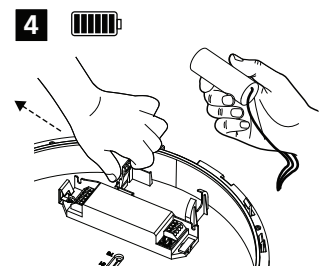

POWERIOD™

LiFeP04 3.2V 3200mAh 10.24Wh
26650 1FpR27/66-1 L1132NW
21010323210202
Art. No. 28002322

Warning: Do not disassemble, puncture, crush, heat or burn

Date of Manufacture

Date of Installation: