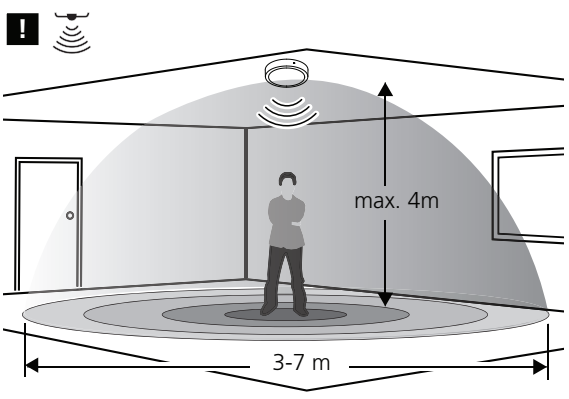

!

ON
☒
☐
☐
OFF

Detection Area

1	
I	● 100%
II	○ 50%

Hold-Time

2		3	🕒
I	● ●		5s
II	● ○		30s
III	○ ●		1min
IV	○ ○		10min

Daylight Threshold

4		5	LUX ON	LUX OFF
I	● ●		Disable	Disable
II	● ○		50lux	100lux
III	○ ●		10lux	100lux
IV	○ ○		2lux	100lux

Stand-by period

6		7	🕒
I	● ●		0s
II	● ○		30s
III	○ ●		20min
IV	○ ○		+∞

Stand-by dimming level

8		9
I	● ●	10%
II	● ○	20%
III	○ ●	30%
IV	○ ○	50%