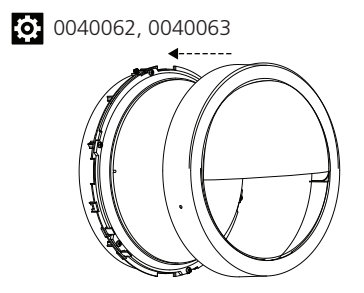

!

ON
☒
☐
☐
OFF

Detection Area

1	
I	● 100%
II	○ 50%

Hold-Time

2		3	🕒
I	● ●		5s
II	● ○		30s
III	○ ●		1min
IV	○ ○		10min

Daylight Threshold

4		5	LUX ON	LUX OFF
I	● ●		Disable	Disable
II	● ○		50lux	100lux
III	○ ●		10lux	100lux
IV	○ ○		2lux	100lux

Stand-by period

6		7	🕒
I	● ●		0s
II	● ○		30s
III	○ ●		20min
IV	○ ○		+∞

Stand-by dimming level

8		9
I	● ●	10%
II	● ○	20%
III	○ ●	30%
IV	○ ○	50%