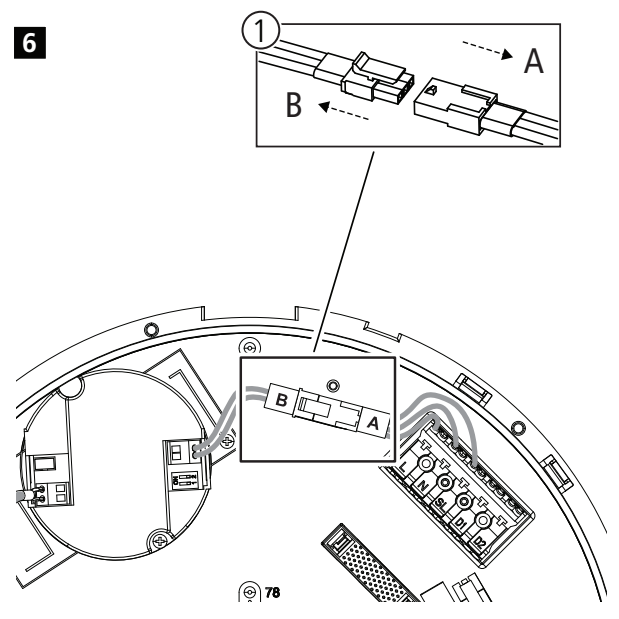

LED INDICATION		STATUS		COMMENT
LED Colour	Status	Flashing		
		ON	OFF	
Green	●	∞	-	Power and System OK
	●	4.0 sec	1.0 sec	Battery Connected and Charging
	●	2.0 sec	2.0 sec	Duration Test in Progress
	●	0.5 sec	0.5 sec	Function Test in Progress
Red	●	4.0 sec	1.0 sec	Battery Temperature Issue
	●	0.5 sec	0.5 sec	Battery Fault
	●	0.5 sec	0.5 sec	Low Battery
	●	0.5 sec	0.5 sec	Charging Fault
	●	0.5 sec	0.5 sec	Driver Fault
	●	0.5 sec	0.5 sec	Load Fault
Red&Green	●	-	∞	Power off