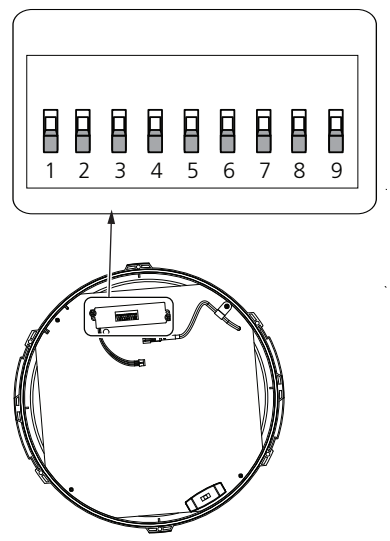

!

ON
☒
☐
☐
OFF

Detection Area

1	
I	● 100%
II	○ 50%

Hold-Time

2		3	🕒
I	● ●		5s
II	● ○		30s
III	○ ●		1min
IV	○ ○		10min

Daylight Threshold

4		5	LUX ON	LUX OFF
I	● ●		Disable	Disable
II	● ○		50lux	100lux
III	○ ●		10lux	100lux
IV	○ ○		2lux	100lux

Stand-by period

6		7	🕒
I	● ●		0s
II	● ○		30s
III	○ ●		20min
IV	○ ○		+∞

Stand-by dimming level

8		9
I	● ●	10%
II	● ○	20%
III	○ ●	30%
IV	○ ○	50%