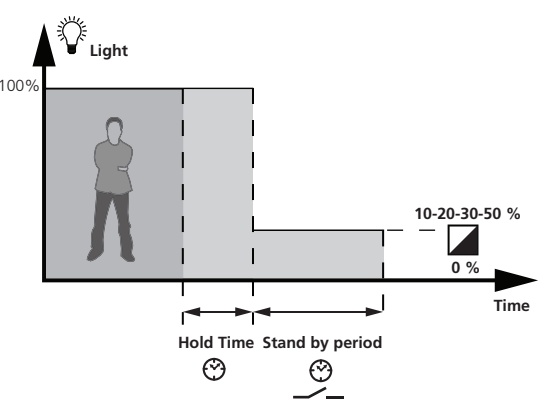

!

ON
☒
☐
☐
OFF

Detection Area

1	
I	● 100%
II	○ 50%

Hold-Time

2		3	🕒
I	● ●		5s
II	● ○		30s
III	○ ●		1min
IV	○ ○		10min

Daylight Threshold

4		5	LUX ON	LUX OFF
I	● ●		Disable	Disable
II	● ○		50lux	100lux
III	○ ●		10lux	100lux
IV	○ ○		2lux	100lux

Stand-by period

6		7	🕒
I	● ●		0s
II	● ○		30s
III	○ ●		20min
IV	○ ○		+∞

Stand-by dimming level

8		9
I	● ●	10%
II	● ○	20%
III	○ ●	30%
IV	○ ○	50%