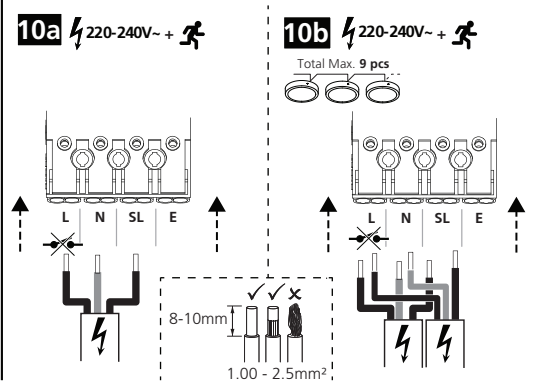

POWERIOD™

LiFeP04 3.2V 3200mAh 10.24Wh
26650 1FpR27/66-1 L1132NW
21010323210202
Art. No. 28002322

Warning: Do not disassemble, puncture, crush, heat or burn

Date of Manufacture

Date of Installation: