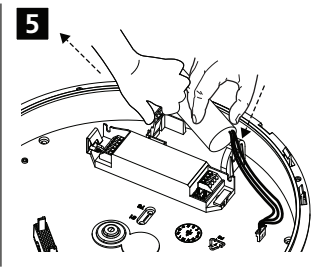

POWERIOD™

LiFeP04 3.2V 3200mAh 10.24Wh
26650 1FpR27/66-1 L1132NW
21010323210202
Art. No. 28002322

Warning: Do not disassemble, puncture, crush, heat or burn

Date of Manufacture

Date of Installation: