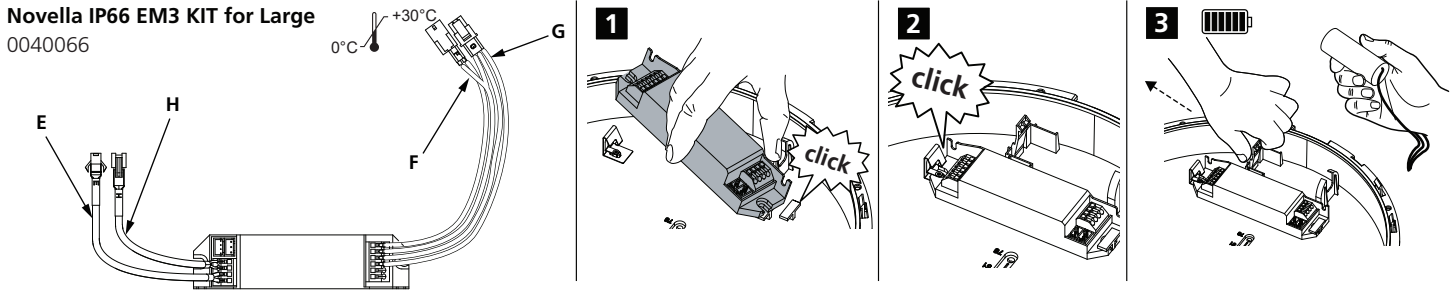

**Stand-by period**

6		7	🕒
I	● ●		0s
II	● ○		30s
III	○ ●		20min
IV	○ ○		+∞

**Stand-by dimming level**

8		9
I	● ●	10%
II	● ○	20%
III	○ ●	30%
IV	○ ○	50%

**Novella IP66 EM3 KIT for Large**  
0040066

**POWERIOD™**