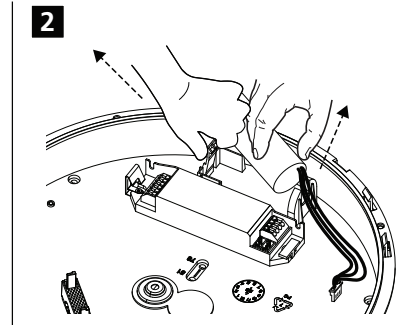

POWERIOD™

LiFeP04 3.2V 3200mAh 10.24Wh
26650 1FpR27/66-1 L1132NW
21010323210202
Art. No. 28002322

Warning: Do not disassemble, puncture, crush, heat or burn

Date of Manufacture

Date of Installation: