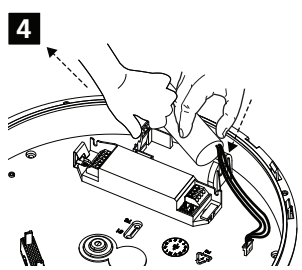

**Stand-by period**

6		7	🕒
I	● ●		0s
II	● ○		30s
III	○ ●		20min
IV	○ ○		+∞

**Stand-by dimming level**

8		9
I	● ●	10%
II	● ○	20%
III	○ ●	30%
IV	○ ○	50%

**Novella IP66 EM3 KIT for Large**  
0040066

**POWERIOD™**