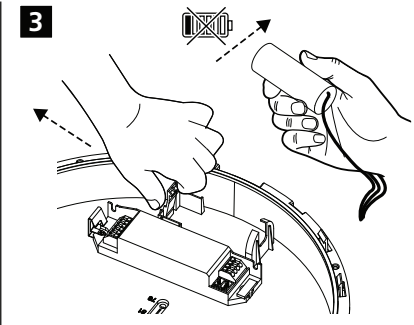

POWERIOD™

LiFeP04 3.2V 3200mAh 10.24Wh
26650 1FpR27/66-1 L1132NW
21010323210202
Art. No. 28002322

Warning: Do not disassemble, puncture, crush, heat or burn

Date of Manufacture

Date of Installation: