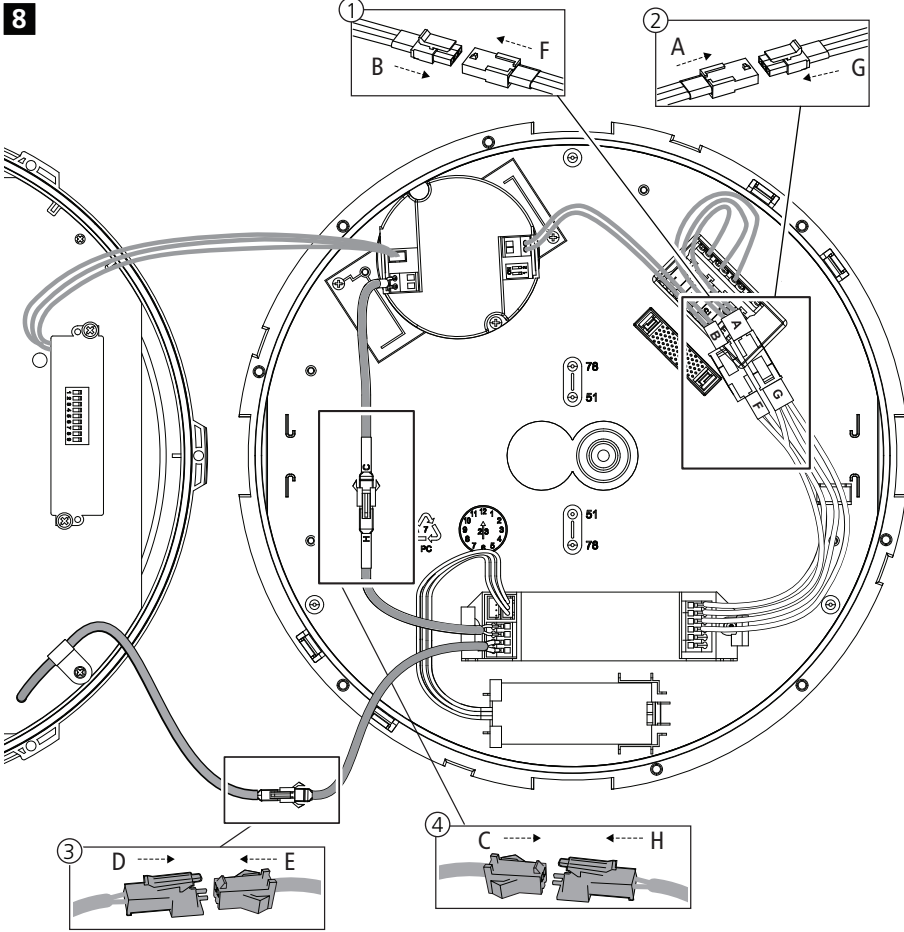

POWERIOD™

LiFeP04 3.2V 3200mAh 10.24Wh
26650 1FpR27/66-1 L1132NW
21010323210202
Art. No. 28002322

Warning: Do not disassemble, puncture, crush, heat or burn

Date of Manufacture

Date of Installation: