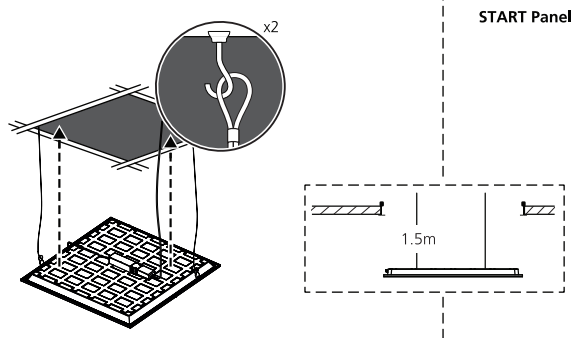

**9A** START Panel 600 x 600  
START Panel 625 x 625

START Panel 1200 x 300

**10A** START Panel 600 x 600  
START Panel 625 x 625

**10B** START Panel 1200 x 300

ON

1 2

1	2	Io [mA]	P [W]	START Panel Multipower			
				3000K	4000K	3000K	4000K
				[lm]	[lm]	[lm]	[lm]
○	○	550	21	3000	3150	2900	3100
●	○	650	25	3550	3750	3400	3650
○	●	750	29	4000	4200	3900	4150
●	●	850	33	4450	4700	4300	4600