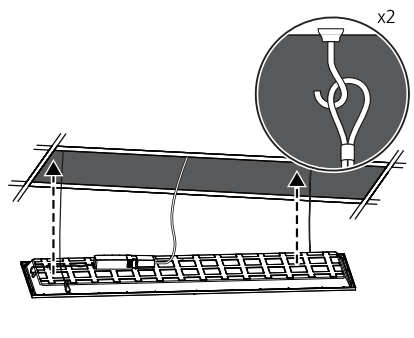

**9A** START Panel 600 x 600  
START Panel 625 x 625

START Panel 1200 x 300

**10A** START Panel 600 x 600  
START Panel 625 x 625

**10B** START Panel 1200 x 300

ON

1 2

1	2	Io [mA]	P [W]	START Panel Multipower			
				3000K	4000K	3000K	4000K
				[lm]	[lm]	[lm]	[lm]
○	○	550	21	3000	3150	2900	3100
●	○	650	25	3550	3750	3400	3650
○	●	750	29	4000	4200	3900	4150
●	●	850	33	4450	4700	4300	4600

Factory Settings

**!** Y-type