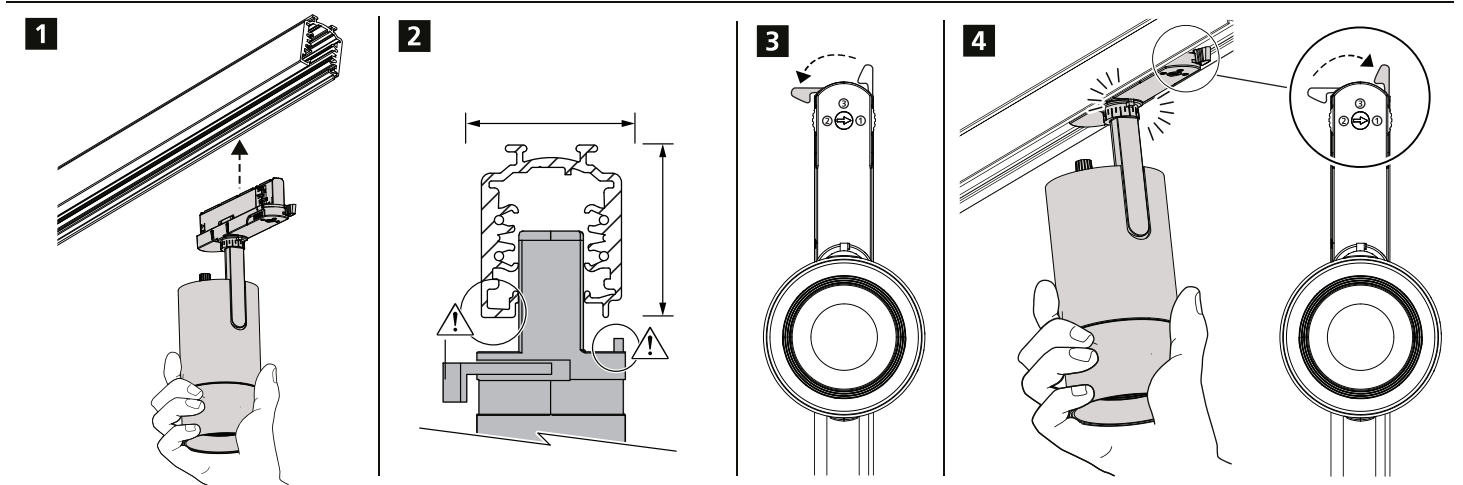

Product	Ø D (mm)	H (mm)	A	B
Pixo Zoom	85	170	17°	60°

C ≤1.5s
S >1.5s

	C CCT		C 2700K – 6500K		C 2700K / 4000K / 5000K / 6500K		C 2700K – 6500K 15s
	P % lumen output		P 0 – 100% lumen output		P 100%		P 100%
	S mode		S mode1		S mode2		S mode3