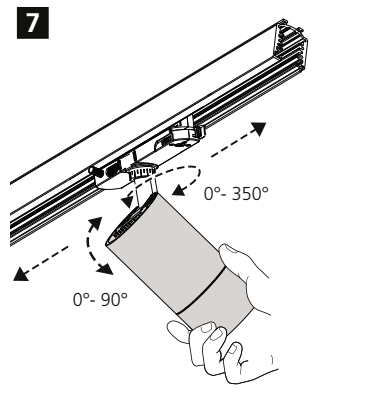

Product	Ø D (mm)	H (mm)	A	B
Pixo Zoom On-Board Dimming	85	170	17°	60°

! Compatible 3-Circuit tracks

Nordic Aluminium	GLOBAL Trac Pro XTS-4xxx / XTSF-4xxx
Stucchi	Onetrack
Eutrac	25-106
UniPro	T32B
Powergear	PRO-0431L / PRO-D631R
Erco	1079301000