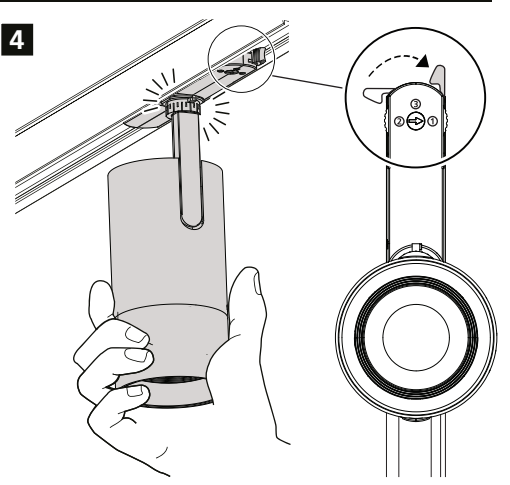

Product	Ø D (mm)	H (mm)	A	B
Pixo Zoom On-Board Dimming	85	170	17°	60°

! Compatible 3-Circuit tracks

Nordic Aluminium	GLOBAL Trac Pro XTS-4xxx / XTSF-4xxx
Stucchi	Onetrack
Eutrac	25-106
UniPro	T32B
Powergear	PRO-0431L / PRO-D631R
Erco	1079301000