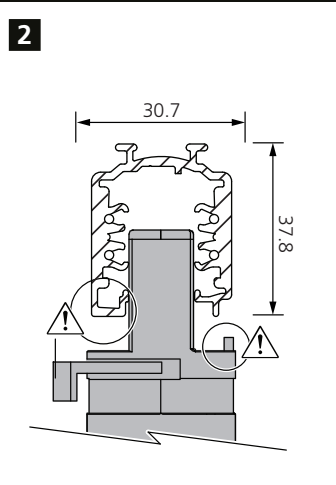

Product	Ø D (mm)	H (mm)	A	B
Pixo Zoom On-Board Dimming	85	170	17°	60°

! Compatible 3-Circuit tracks

Nordic Aluminium	GLOBAL Trac Pro XTS-4xxx / XTSF-4xxx
Stucchi	Onetrack
Eutrac	25-106
UniPro	T32B
Powergear	PRO-0431L / PRO-D631R
Erco	1079301000