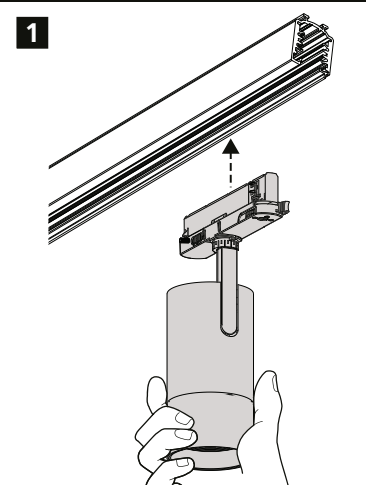

Product	Ø D (mm)	H (mm)	A	B
Pixo Zoom On-Board Dimming	85	170	17°	60°

! Compatible 3-Circuit tracks

Nordic Aluminium	GLOBAL Trac Pro XTS-4xxx / XTSF-4xxx
Stucchi	Onetrack
Eutrac	25-106
UniPro	T32B
Powergear	PRO-0431L / PRO-D631R
Erco	1079301000