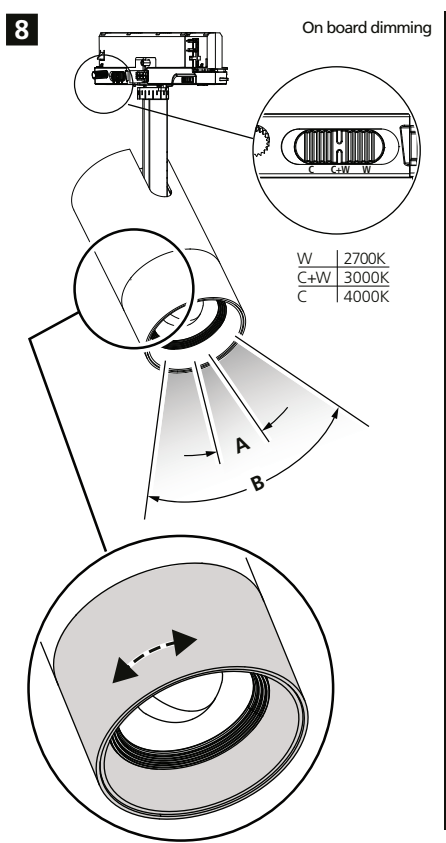

Product	Ø D (mm)	H (mm)	A	B
Pixo Zoom On-Board Dimming	85	170	17°	60°

! Compatible 3-Circuit tracks

Nordic Aluminium	GLOBAL Trac Pro XTS-4xxx / XTSF-4xxx
Stucchi	Onetrack
Eutrac	25-106
UniPro	T32B
Powergear	PRO-0431L / PRO-D631R
Erco	1079301000