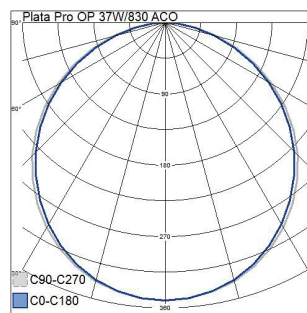

- Runko alumiinia, valonohjauslevy akryylia, opaloitu kupu (ACO).
- Valkoinen, RAL 9016.
- Suojausluokka II.
- Asennus T-listakattoon. Lisätarvikkeilla uppoasennus.
- Soveltuu ketjutettavaksi on/off ja Dali-2 maks. 5 x 2,5 mm², Casambi 3 x 2,5 mm².
- Väriämpötilat 3000 K ja 4000 K. CRI > 80 / Ra > 80.
- MacAdam 3 SDCM.
- IP20.
- On/off: 19 W / 2400 lm – 37 W / 4600 lm. Valovirta vaihdettavissa valaisimesta.
- Dali: 12 W / 1500 lm – 40 W / 5000 lm. Valovirta vaihdettavissa valaisimesta.
- Casambi: 34 W / 4300 lm.
- On/off, Dali-2, jossa suorapainikeohjaus (230V) ja Casambi- (Bluetooth mesh).
- Suositellaan käytettäväksi Dali-2 sertifioituja ohjauslaitteita.
- Suorapainikeohjauksessa käytettävien valaisinten enimmäismäärä yhdessä ryhmässä on 20 kpl. Kytkimen ja valaisimen välisen kaapelin pituus enintään 10 metriä.
- Käyttöympäristön lämpötila 0 ... 25 °C.
- Hyötyelinikä L70 100 000 h (Ta25°C).
- Hyötyelinikä L80 80 000 h (Ta25°C).
- Hyötyelinikä L90 50 000 h (Ta25°C).
- Virtalähteiden elinikä 100 000 h.
- Lisätarvikkeina pinta-asennuskehys (4289994), piilolistakanakesarja PLK15 (4209537) ja ripustusvaijerisarja (4146993). Valaisimet ovat myös yhteensopivia Planon pinta-asennuskehysten kanssa, joita on saatavilla kolmessa värissä: valkoinen (4146973), musta (A2PLKI) ja harmaa (A2PLKJ). Lisäksi yleisuppoasennuskehys 600 x 600 (4297811) sekä valoaukon peitelevyt 600*600 R400 (A2PLZC) ja 600*600 R500 (A2PLZA). Valaisimen valovirta laskee peitelevyjen kanssa noin 30 % (R500) ja noin 50 % (R400).
- Projektikohtaisesti saatavilla määrämittaiset liitosjohdot ja monipuoliset pikaliitinjohtosarjat.