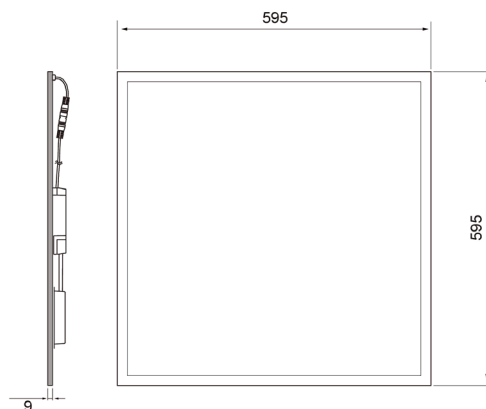

- Runko alumiinia, valonohjauslevy akryylia, opaloitu kupu (ACO).
- Valkoinen, RAL 9016.
- Suojausluokka II.
- Asennus T-listakattoon. Lisätarvikkeilla uppoasennus.
- Soveltuu ketjutettavaksi on/off ja Dali-2 maks. 5 x 2,5 mm², Casambi 3 x 2,5 mm².
- Väriämpötilat 3000 K ja 4000 K. CRI > 80 / Ra > 80.
- MacAdam 3 SDCM.
- IP20.
- On/off: 19 W / 2400 lm – 37 W / 4600 lm. Valovirta vaihdettavissa valaisimesta.
- Dali: 12 W / 1500 lm – 40 W / 5000 lm. Valovirta vaihdettavissa valaisimesta.
- Casambi: 34 W / 4300 lm.
- On/off, Dali-2, jossa suorapainikeohjaus (230V) ja Casambi- (Bluetooth mesh).
- Suositellaan käytettäväksi Dali-2 sertifioituja ohjauslaitteita.
- Suorapainikeohjauksessa käytettävien valaisinten enimmäismäärä yhdessä ryhmässä on 20 kpl. Kytkimen ja valaisimen välisen kaapelin pituus enintään 10 metriä.
- Käyttöympäristön lämpötila 0 ... 25 °C.
- Hyötyelinikä L70 100 000 h (Ta25°C).
- Hyötyelinikä L80 80 000 h (Ta25°C).
- Hyötyelinikä L90 50 000 h (Ta25°C).
- Virtalähteiden elinikä 100 000 h.
- Lisätarvikkeina pinta-asennuskehys (4289994), piilolistakanakesarja PLK15 (4209537) ja ripustusvaijerisarja (4146993). Valaisimet ovat myös yhteensopivia Planon pinta-asennuskehysten kanssa, joita on saatavilla kolmessa värissä: valkoinen (4146973), musta (A2PLKI) ja harmaa (A2PLKJ). Lisäksi yleisuppoasennuskehys 600 x 600 (4297811) sekä valoaukon peitelevyt 600*600 R400 (A2PLZC) ja 600*600 R500 (A2PLZA). Valaisimen valovirta laskee peitelevyjen kanssa noin 30 % (R500) ja noin 50 % (R400).
- Projektikohtaisesti saatavilla määrämittaiset liitosjohdot ja monipuoliset pikaliitinjohtosarjat.