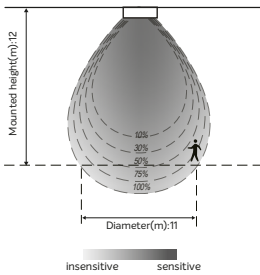

Height (m)	Sensitivity				
	100%	75%	50%	30%	10%
Diameter (Ø.m)					
12	11	9	6	none	none
8	12	10	6	2	none
5	13	11	7	5	2
3	14	12	8	6	5

13 020 42 - Styrenhet exNode Z18 PIR

A: Tangential movement	B: Radial movement	Mount height	Tangential Movement (A)	Radial Movement (B)
		3m	max 50m² (Ø = 8m)	max 13m² (Ø = 4m)
		5m	max 79m² (Ø = 10m)	max 13m² (Ø = 4m)
		8m	max 154m² (Ø = 14m)	max 13m² (Ø = 4m)
		12m	max 314m² (Ø = 20m)	max 13m² (Ø = 4m)