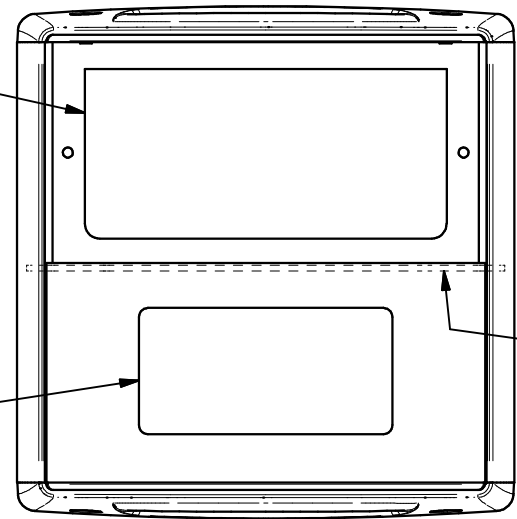

1 2 3 4

LOW VOLTAGE (DECORATOR STYLE OPENING)

POWER (45mm SOCKET BRACKET SW-IDB-S451 / D451 - SOLD SEPARATELY)

C B A

C B A

FSR inc.
 244 BERGEN BLVD.
 WOODBRIDGE, NJ 07095
 TEL (973) 785-4347
 FAX (973) 785-3318

TITLE: SW-IDB-1P1D
 DRAWN BY: JRE DATE: 06/04/20 REV: -
 DWG#: SW-IDB-1P1D SCALE: -

POWER COMPARTMENT VOLUME: 319 cm³

1 2 3 4