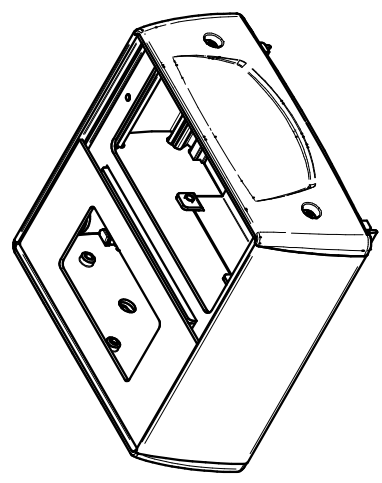

1 2 3 4

LOW VOLTAGE (DECORATOR STYLE OPENING)

POWER (45mm SOCKET BRACKET SW-IDB-S451 / D451 - SOLD SEPARATELY)

C B A

C B A

FSR inc.
 244 BERGEN BLVD.
 WOODBRIDGE, NJ 07095
 TEL (973) 785-4347
 FAX (973) 785-3318

TITLE: SW-IDB-1P1D
 DRAWN BY: JRE DATE: 06/04/20 REV: -
 DWG#: SW-IDB-1P1D SCALE: -

POWER COMPARTMENT VOLUME: 319 cm³

1 2 3 4