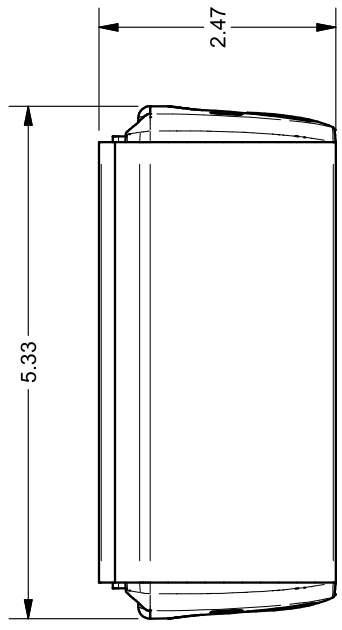

1 2 3 4

LOW VOLTAGE (DECORATOR STYLE OPENING)

POWER (45mm SOCKET BRACKET SW-IDB-S451 / D451 - SOLD SEPARATELY)

C B A

C B A

FSR inc.
 244 BERGEN BLVD.
 WOODBRIDGE, NJ 07095
 TEL (973) 785-4347
 FAX (973) 785-3318

TITLE: SW-IDB-1P1D
 DRAWN BY: JRE DATE: 06/04/20 REV: -
 DWG#: SW-IDB-1P1D SCALE: -

POWER COMPARTMENT VOLUME: 319 cm³

1 2 3 4