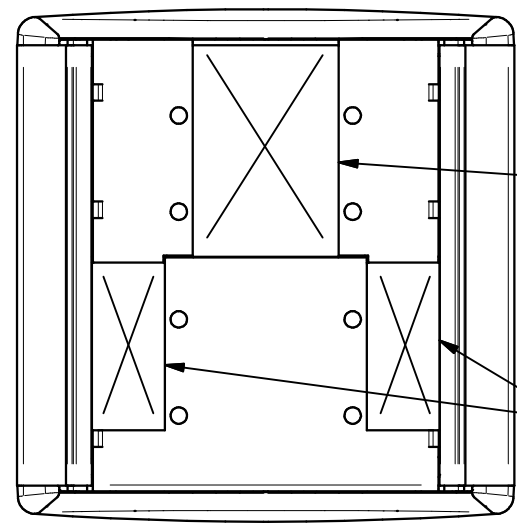

1 2 3 4

LOW VOLTAGE (DECORATOR STYLE OPENING)

POWER (45mm SOCKET BRACKET SW-IDB-S451 / D451 - SOLD SEPARATELY)

C B A

C B A

FSR inc.
 244 BERGEN BLVD.
 WOODBRIDGE, NJ 07095
 TEL (973) 785-4347
 FAX (973) 785-3318

TITLE: SW-IDB-1P1D
 DRAWN BY: JRE DATE: 06/04/20 REV: -
 DWG#: SW-IDB-1P1D SCALE: -

POWER COMPARTMENT VOLUME: 319 cm³

1 2 3 4