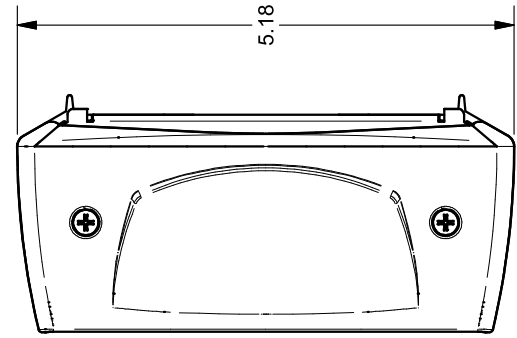

1 2 3 4

LOW VOLTAGE (DECORATOR STYLE OPENING)

POWER (45mm SOCKET BRACKET SW-IDB-S451 / D451 - SOLD SEPARATELY)

C B A

C B A

FSR inc.
 244 BERGEN BLVD.
 WOODBRIDGE, NJ 07095
 TEL (973) 785-4347
 FAX (973) 785-3318

TITLE: SW-IDB-1P1D
 DRAWN BY: JRE DATE: 06/04/20 REV: -
 DWG#: SW-IDB-1P1D SCALE: -

POWER COMPARTMENT VOLUME: 319 cm³

1 2 3 4