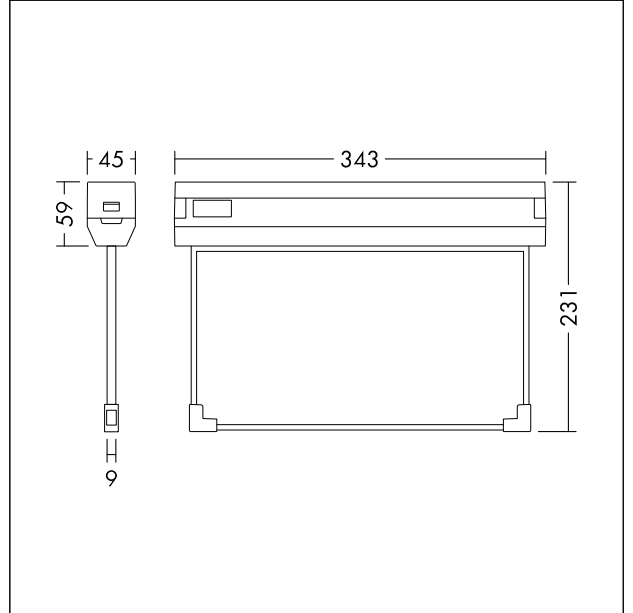

Exit Sign, Visibility 30M

LED Escape sign luminaire with local battery supply for 3 hour emergency lighting with Manual- and SelfTest(Autotest) function, Viewing range up to 30m, Compliant with DIN EN 1838 and DIN4844-1, easy to install with all in one mounting bracket for ceiling, wall, 90° mounting, including 4 pictograms (up, down, left, right), display of luminaire status via status LED, Lifetime: 50.000hrs @L80, protection class: IP40, Impact strength: IK03, Maintained and non-maintained mode, battery: LiFePO4 3,2V 1,5Ah, initial charging period: 24 hours. Dimensions: 343 x 45 x 231 mm, weight: 0.98 kg.

TE\_NINA\_F\_PERSP.jpg

TE\_NINA\_M\_30M.wmf

Light Distribution

STD - standard

TE\_NINA\_30M\_SELFTEST\_E3\_LIFEPO4.ltd

- Light Source: LED
- Luminaire luminous flux\*: 70 lm
- Total emergency luminous flux: 16 lm
- Luminaire efficacy\*: 14 lm/W
- Colour Rendering Index min.: 80
- Correlated colour temperature\*: 5700 Kelvin
- Chromaticity tolerance (initial MacAdam): 5
- Rated median useful life\*: L80 50000 h at 25 °C
- Luminaire input power\*: 5.1 W Power factor = 0.5
- Standby Power\*: 0.25 W
- Charging power: 1.1 W
- Dimming: Fixed output
- Service life rating: 3 h
- Maintenance category CIE 97: D - Enclosed IP2X