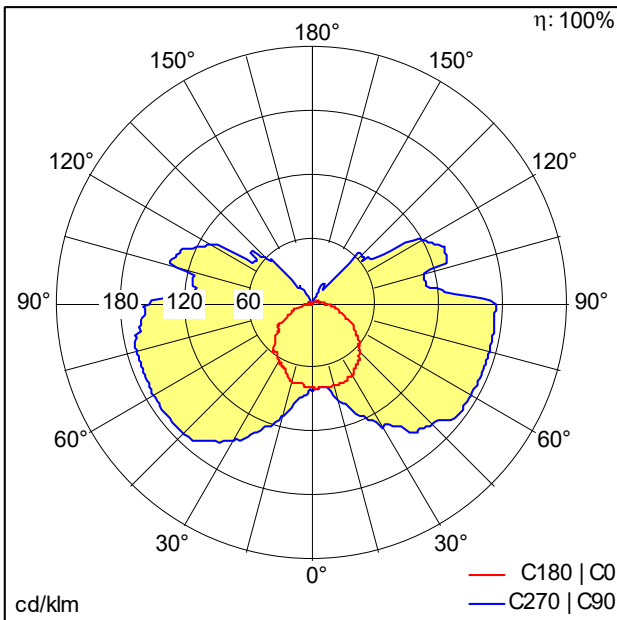

Exit Sign, Visibility 30M

LED Escape sign luminaire with local battery supply for 3 hour emergency lighting with Manual- and SelfTest(Autotest) function, Viewing range up to 30m, Compliant with DIN EN 1838 and DIN4844-1, easy to install with all in one mounting bracket for ceiling, wall, 90° mounting, including 4 pictograms (up, down, left, right), display of luminaire status via status LED, Lifetime: 50.000hrs @L80, protection class: IP40, Impact strength: IK03, Maintained and non-maintained mode, battery: LiFePO4 3,2V 1,5Ah, initial charging period: 24 hours. Dimensions: 343 x 45 x 231 mm, weight: 0.98 kg.

TE\_NINA\_F\_PERSP.jpg

TE\_NINA\_M\_30M.wmf

Light Distribution

STD - standard

TE\_NINA\_30M\_SELFTEST\_E3\_LIFEPO4.ltd

- Light Source: LED
- Luminaire luminous flux\*: 70 lm
- Total emergency luminous flux: 16 lm
- Luminaire efficacy\*: 14 lm/W
- Colour Rendering Index min.: 80
- Correlated colour temperature\*: 5700 Kelvin
- Chromaticity tolerance (initial MacAdam): 5
- Rated median useful life\*: L80 50000 h at 25 °C
- Luminaire input power\*: 5.1 W Power factor = 0.5
- Standby Power\*: 0.25 W
- Charging power: 1.1 W
- Dimming: Fixed output
- Service life rating: 3 h
- Maintenance category CIE 97: D - Enclosed IP2X

All values marked with an \* are rated values. Connected electrical load and luminous flux are subject to an initial tolerance of +/- 10%, the most similar colour temperature is subject to an initial tolerance of +/- 150K. Unless stated otherwise, the values apply to an ambient temperature of 25°C.