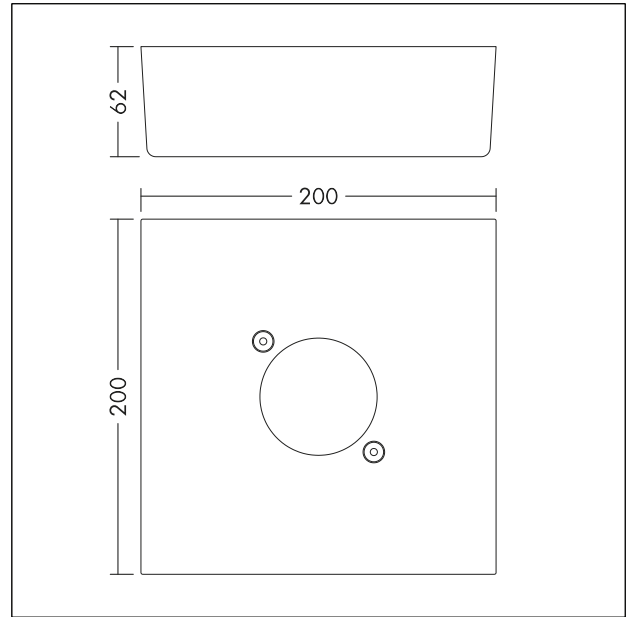

Surface Mount Box IRIS

Surface mount box for IRIS Emergency Downlight, Body: polycarbonate, white finish (RAL9003), Dimensions: 200 x 200 x 62 mm, weight: 0.3 kg.

TE_IRIS_F_surface_mount_box_PERSP.jpg

TE_IRIS_M_SURF.wmf