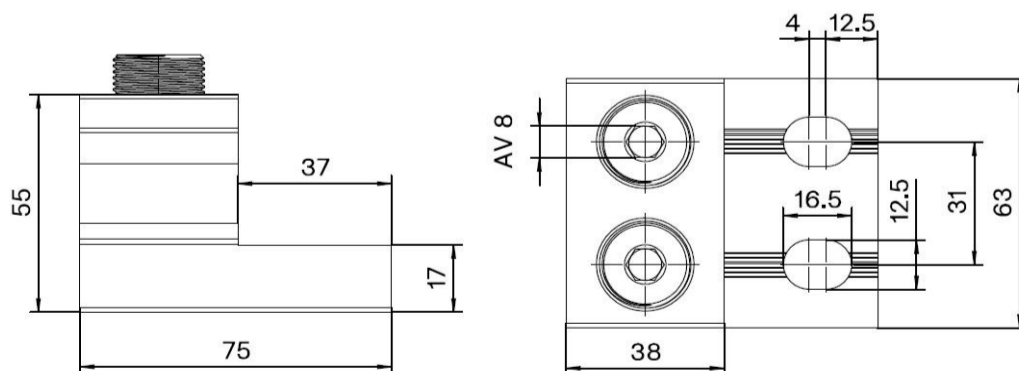

Mittakuva

Pakkaus

Pakkausmuoto	Laatikko	Kpl / Pakkaus	6	Paino [kg]	2,05
Pituus [mm]	210	Leveys [mm]	160	Korkeus [mm]	105

Ouneva Oy

Teollisuustie 21
FI-82730 Tuupovaara
Finland

www.ounevagroup.fi
www.ounevaproducts.fi

Product data

Product code	VC02-0149	STK-code	1914397	EAN-code	6430051863042
Product name	OT Universal connector 2xAl/Cu 95-300mm ²			ETIM class	EC000897
Wires	2xAl/Cu 95-300 mm ²				

Technical data

Nominal current (IEC)	Cu	980	A
	Al	630	A
Nominal voltage (IEC)		690	V
		-	
		-	
		-	
Number of poles		1	pcs
Max. Cross section		300	mm ²
Tightening torque			
	95-150 mm ²	30	Nm
	185-300 mm ²	60	Nm
		-	
		-	
		-	
Operating temperature		-20..+80	°C
Weight		325	g
		-	

Standards	EN 61238-1; EN60947-7-1
Color / Material	Tin plated aluminium
Mounting / Connection	Screw 2xM22

Description

Ouneva OT-connectors are a universal terminal series for connecting Al- and Cu-conductors to equipment. OT-connectors are used in equipment or as a transfer terminal between copper and aluminium. Connectors are made of tin plated aluminium. The connectors are manufactured in Finland.

Drawing

Package

Package	Box	Pcs / Package	6	Weight [kg]	2,05
Length [mm]	210	Width [mm]	160	Height [mm]	105

Ouneva Oy

Teollisuustie 21
FI-82730 Tuupovaara
Finland

www.ounevagroup.fi

www.ounevaproducts.fi