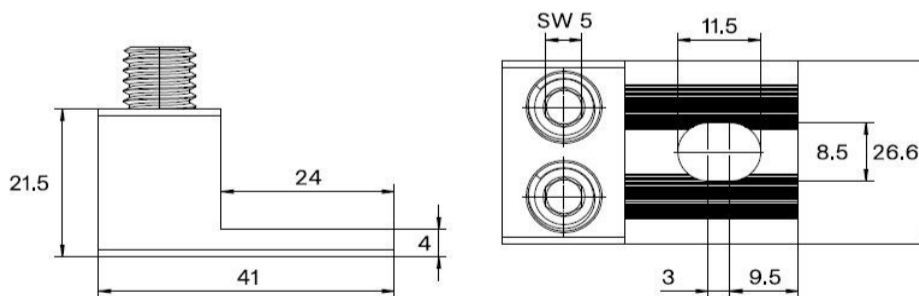

Drawing

Package

Package	Box	Pcs / Package	30	Weight [kg]	1,51
Length [mm]	210	Width [mm]	160	Height [mm]	105

Ouneva Oy

Teollisuustie 21
FI-82730 Tuupovaara
Finland

www.ounevagroup.fi

www.ounevaproducts.fi