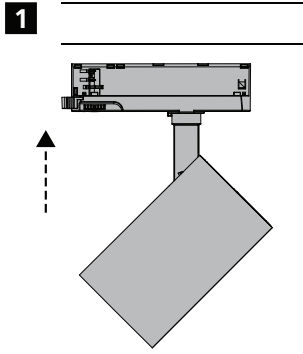

AC 220-240V 50/60Hz

ta 25°C