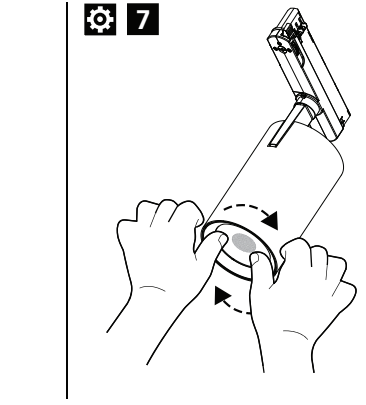

AC 220-240V 50/60Hz

ta 25°C

**!** Compatible 3-Circuit tracks

**ON/OFF Application**

Nordic Aluminium	GLOBAL Trac Pro XTS-4xxx / XTSF-4xxx
Stucchi	Onetrack
Eutrac	25-106
UniPro	T32B
Powergear	PRO-0431L / PRO-D631R
Erco	1079301000