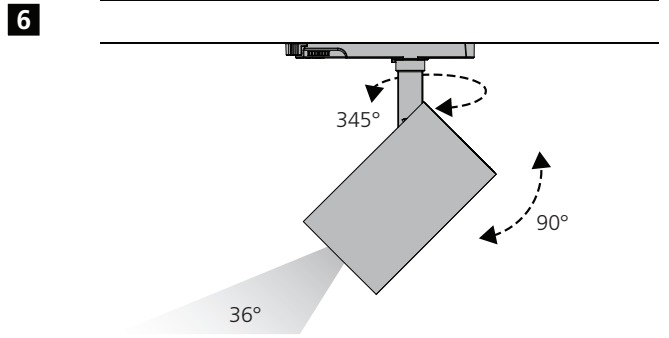

AC 220-240V 50/60Hz

ta 25°C

**!** Compatible 3-Circuit tracks

**ON/OFF Application**

Nordic Aluminium	GLOBAL Trac Pro XTS-4xxx / XTSF-4xxx
Stucchi	Onetrack
Eutrac	25-106
UniPro	T32B
Powergear	PRO-0431L / PRO-D631R
Erco	1079301000