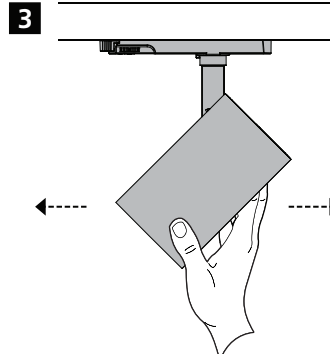

AC 220-240V 50/60Hz

ta 25°C