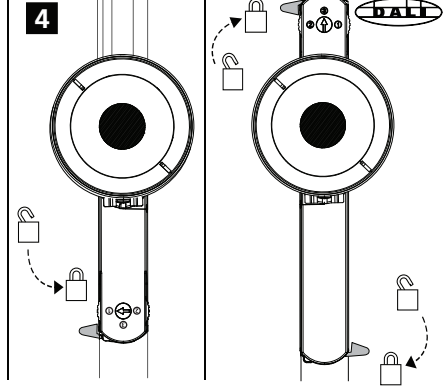

AC 220-240V 50/60Hz

ta 25°C

**!** Compatible 3-Circuit tracks

**ON/OFF Application**

Nordic Aluminium	GLOBAL Trac Pro XTS-4xxx / XTSF-4xxx
Stucchi	Onetrack
Eutrac	25-106
UniPro	T32B
Powergear	PRO-0431L / PRO-D631R
Erco	1079301000

**DALI Application**

Nordic Aluminium	GLOBAL Trac Pulse XTSC-6xxx / XTSCF-6xxx
Stucchi	Onetrack
UniPro	T32B
Powergear	PRO-D631R