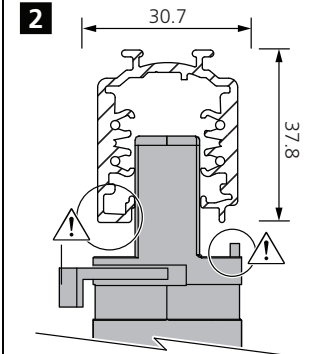

AC 220-240V 50/60Hz

ta 25°C

**!** Compatible 3-Circuit tracks

**ON/OFF Application**

Nordic Aluminium	GLOBAL Trac Pro XTS-4xxx / XTSF-4xxx
Stucchi	Onetrack
Eutrac	25-106
UniPro	T32B
Powergear	PRO-0431L / PRO-D631R
Erco	1079301000