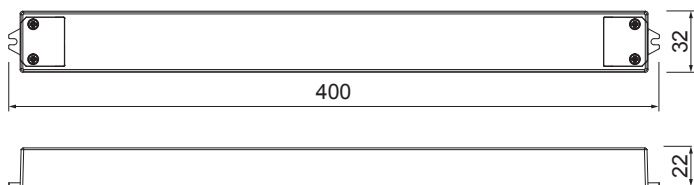

DALI-liitännälaitteet 24V

IP20 IP67 PF≥0.9

Virtalähteet 24V led-nauhoille
Strömkällor för 24 V LED-strips
Power sources for 24 V LED strips

4016046 Tasajännitelähde 24V 75W IP20 DA2