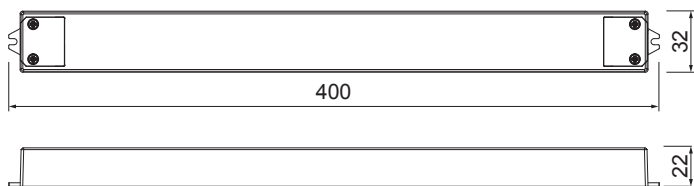

PRI
 Cable cross-section: 0.75-1.5mm²
 Stripping: 11mm

SEC
 Cable cross-section: 0.5-1.5mm²
 Stripping: 11mm

DALI
 Cable cross-section: 0.75-1.5mm²
 Stripping: 11mm