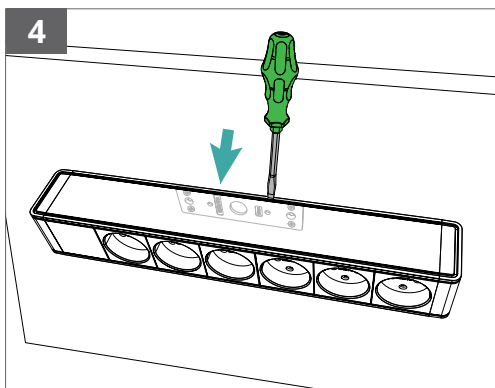

Irrottaminen / Demontering / Demonteerimine

4