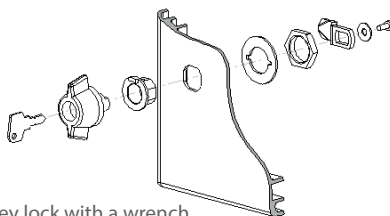

Wall mounting lugs fixing

Mounting plate assembly

Direct fixing of standard rail

Adjustable depth of a mounting plate assembly

DIN double bar

Key lock with a wrench

Padlocking accessory

PEM1192
2024-11-07