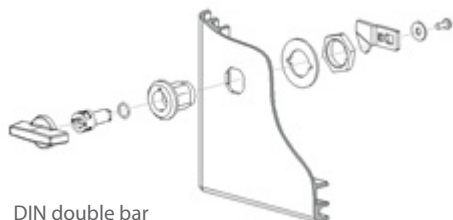

Wall mounting lugs fixing

Mounting plate assembly

Direct fixing of standard rail

Adjustable depth of a mounting plate assembly

DIN double bar

Key lock with a wrench

Padlocking accessory

PEM1192
2024-11-07