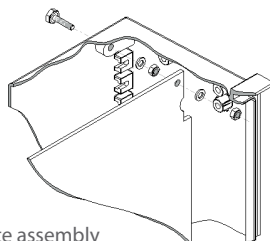

Wall mounting lugs fixing

Mounting plate assembly

Direct fixing of standard rail

Adjustable depth of a mounting plate assembly

DIN double bar

Key lock with a wrench

Padlocking accessory

PEM1192
2024-11-07