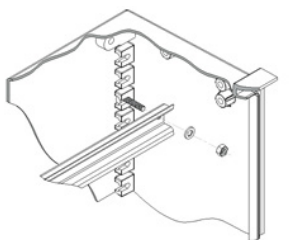

Wall mounting lugs fixing

Mounting plate assembly

Direct fixing of standard rail

Adjustable depth of a mounting plate assembly

DIN double bar

Key lock with a wrench

Padlocking accessory

PEM1192
2024-11-07