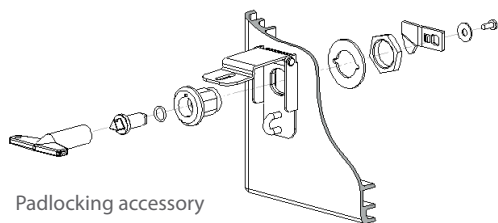

Wall mounting lugs fixing

Mounting plate assembly

Direct fixing of standard rail

Adjustable depth of a mounting plate assembly

DIN double bar

Key lock with a wrench

Padlocking accessory

PEM1192
2024-11-07