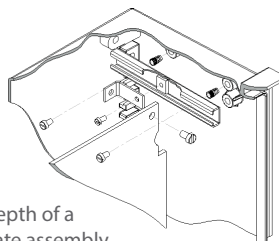

Wall mounting lugs fixing

Mounting plate assembly

Direct fixing of standard rail

Adjustable depth of a mounting plate assembly

DIN double bar

Key lock with a wrench

Padlocking accessory

PEM1192
2024-11-07