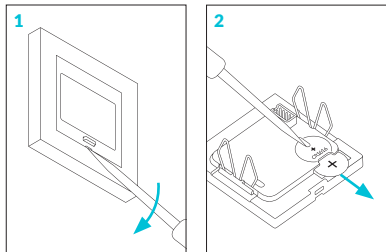

Replace battery

Step 1. Remove the display by using a narrow tool in the hole at the bottom and angle upwards.

Step 2. Use the same tool to carefully remove the battery. In case of a leaking battery, wear protective gloves and place it in a leak-proof container before disposing.

Step 3. Insert the new battery (CR1616) according to the marking on the plastic.

Mains electricity
230 V AC~ / 50 Hz

Load
16 A, 2P, $\cos(\varphi) = 1$

IP rating
IP20

Cable area
< 10 A: 1.5 mm²
≥ 10 A: 2.5 mm²
0.2 up to 2x2.5 mm²