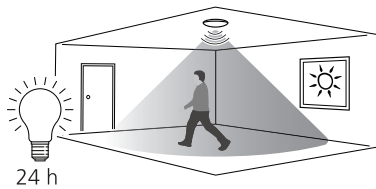

CCT
3000K
4000K
6500K

2	3	CCT
●	●	3000K
○	●	4000K
●	○	6500K
○	○	—