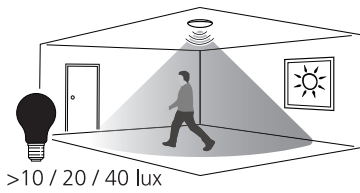

CCT
3000K
4000K
6500K

2	3	CCT
●	●	3000K
○	●	4000K
●	○	6500K
○	○	—