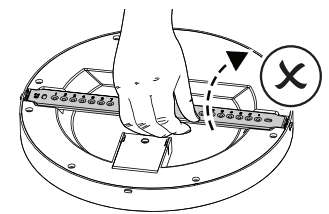

1 Start Downlight 5 in 1 (Surface Mount)

2

3 220-240V ~ + □

4

5

6

7

Start Downlight 5in1 PIR