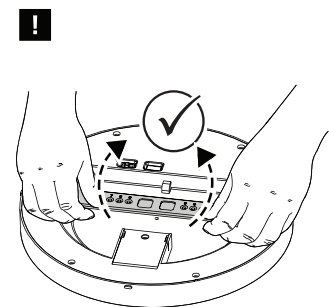

1 Start Downlight 5 in 1 (Surface Mount)

2

3 220-240V ~ + □

4

5

6

7

Start Downlight 5in1 PIR