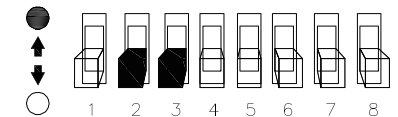

CCT
3000K
4000K
6500K

2	3	CCT
●	●	3000K
○	●	4000K
●	○	6500K
○	○	—