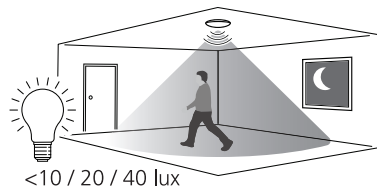

CCT
3000K
4000K
6500K

2	3	CCT
●	●	3000K
○	●	4000K
●	○	6500K
○	○	—