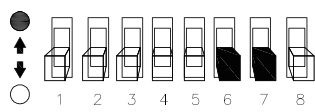

1 POWER

- 50% (11W)
- 100% (23W)

CCT
3000K
4000K
6500K

2	3	CCT
●	●	3000K
○	●	4000K
●	○	6500K
○	○	—

4	5	LUX
●	●	10 lux
○	●	20 lux
●	○	40 lux
○	○	24 h

6	7	Delay
●	●	5 sec
○	●	30 sec
●	○	60 sec
○	○	180 sec

8 Light ON/OFF Settings