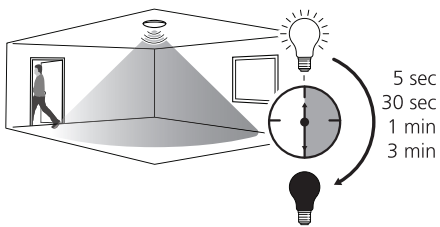

1 POWER

- 50% (11W)
- 100% (23W)

CCT
3000K
4000K
6500K

2	3	CCT
●	●	3000K
○	●	4000K
●	○	6500K
○	○	—

4	5	LUX
●	●	10 lux
○	●	20 lux
●	○	40 lux
○	○	24 h

6	7	Delay
●	●	5 sec
○	●	30 sec
●	○	60 sec
○	○	180 sec

8 Light ON/OFF Settings