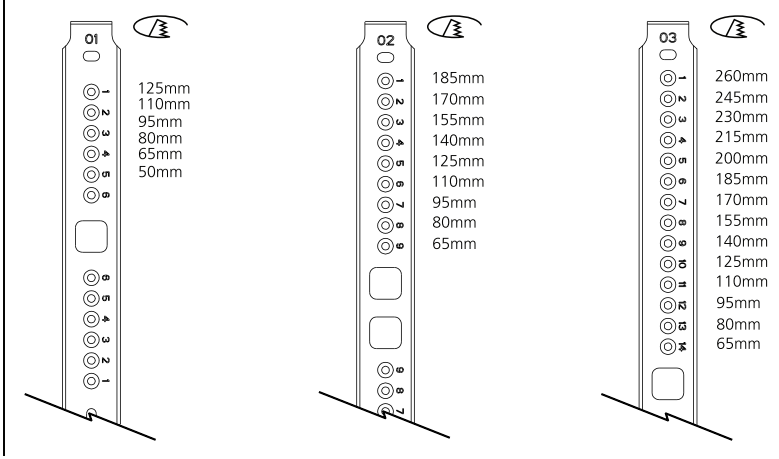

Product Description	L (mm)	W (mm)	H (mm)
Start Downlight 5in1 50-125	225	225	60
Start Downlight 5in1 65-185	285	285	60
Start Downlight 5in1 65-260	360	360	60

9

0053153 0053156
0053154 0053157
0053155 0053158

1 Start Downlight 5 in 1 (Surface Mount)

2

3 220-240V ~ + □

4

5

6

7

Start Downlight 5in1 PIR

A - 65-185

1 Brightness

- 50% (9W)
- 100% (18W)

B - 65-260

1 Brightness

- 50% (11W)
- 100% (23W)

2	3	CCT
●	●	3000K
○	●	4000K
●	○	6500K
○	○	-

4	5	LUX
●	●	10lux
○	●	20lux
●	○	40lux
○	○	24h