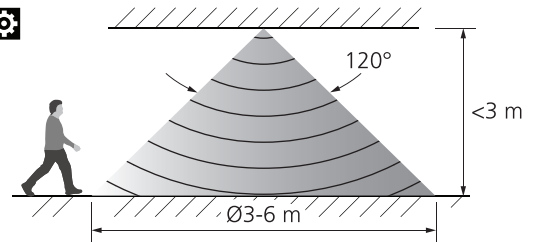

Start Downlight 5in1 PIR

A - 65-185

1 Brightness

- 50% (9W)
- 100% (18W)

B - 65-260

1 Brightness

- 50% (11W)
- 100% (23W)

2	3	CCT
●	●	3000K
○	●	4000K
●	○	6500K
○	○	-

4	5	LUX
●	●	10lux
○	●	20lux
●	○	40lux
○	○	24h

6	7	Delay
●	●	5s
○	●	30s
●	○	60s
○	○	180s

8	Light ON/OFF Settings
●	ON (No Dimming)
○	OFF (Dimming - 1sec ON / 3 sec OFF)

A - 65-185

1 POWER

- 50% (9W)
- 100% (18W)

A	B
9W	11W
●	●
↑	↑
○	○
18W	23W

B - 65-260

1 POWER

- 50% (11W)
- 100% (23W)

CCT
3000K
4000K
6500K

2	3	CCT
●	●	3000K
○	●	4000K
●	○	6500K
○	○	—

4	5	LUX
●	●	10 lux
○	●	20 lux
●	○	40 lux
○	○	24 h