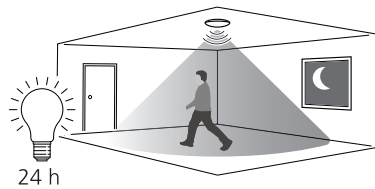

CCT
3000K
4000K
6500K

2	3	CCT
●	●	3000K
○	●	4000K
●	○	6500K
○	○	—