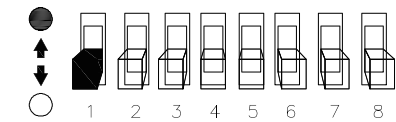

A	B
9W	11W
●	●
↑	↑
○	○
18W	23W

B - 65-260

1 POWER

- 50% (11W)
- 100% (23W)