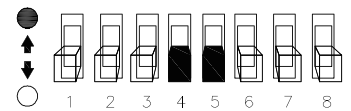

1 POWER

- 50% (11W)
- 100% (23W)

CCT
3000K
4000K
6500K

2	3	CCT
●	●	3000K
○	●	4000K
●	○	6500K
○	○	—

4	5	LUX
●	●	10 lux
○	●	20 lux
●	○	40 lux
○	○	24 h

6	7	Delay
●	●	5 sec
○	●	30 sec
●	○	60 sec
○	○	180 sec

8 Light ON/OFF Settings