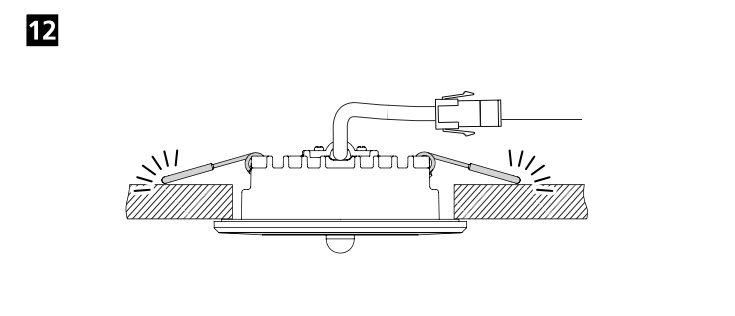

3

	Hold Time			Sensitivity			Lux		Standby			
	1	2		3	4		5	6				
I	○	○	30s	I	○	○	25%	I	○	Night	○	Off
II	○	●	1min	II	○	●	50%	II	●	Day	●	On
III	●	○	2min	III	○	●	75%					
IV	●	●	3min	IV	●	●	100%					

START Spot PIR Bezel

5b START Spot Non PIR Bezel

0005583 - WHT
0005584 - BLK

13 Single Master

Y-type