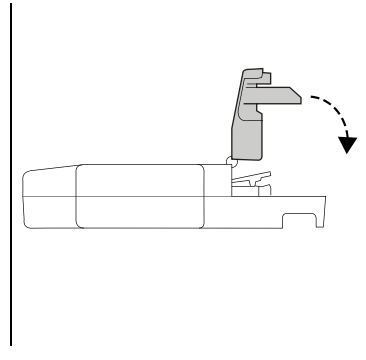

3

	Hold Time			Sensitivity			Lux		Standby			
	1	2		3	4		5	6				
I	○	○	30s	I	○	○	25%	I	○	Night	○	Off
II	○	●	1min	II	○	●	50%	II	●	Day	●	On
III	●	○	2min	III	○	●	75%					
IV	●	●	3min	IV	●	●	100%					

START Spot PIR Bezel

5b START Spot Non PIR Bezel

0005583 - WHT
0005584 - BLK

13 Single Master

Y-type