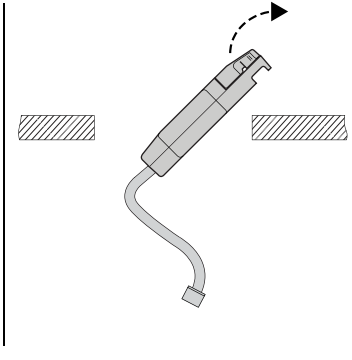

3

	Hold Time			Sensitivity			Lux		Standby			
	1	2		3	4		5	6				
I	○	○	30s	I	○	○	25%	I	○	Night	○	Off
II	○	●	1min	II	○	●	50%	II	●	Day	●	On
III	●	○	2min	III	○	●	75%					
IV	●	●	3min	IV	●	●	100%					

START Spot PIR Bezel

5b START Spot Non PIR Bezel

0005583 - WHT
0005584 - BLK

13 Single Master

Y-type