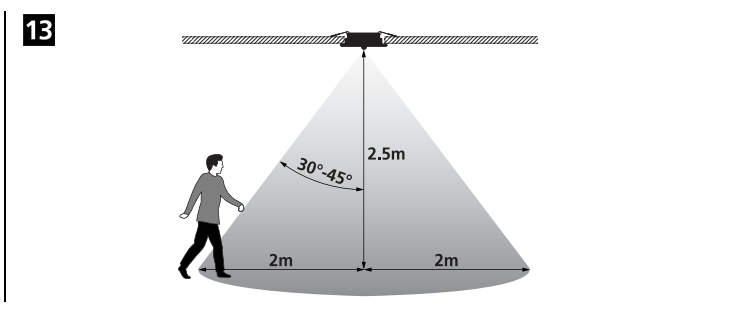

3

	Hold Time			Sensitivity			Lux		Standby			
	1	2		3	4		5	6				
I	○	○	30s	I	○	○	25%	I	○	Night	○	Off
II	○	●	1min	II	○	●	50%	II	●	Day	●	On
III	●	○	2min	III	○	●	75%					
IV	●	●	3min	IV	●	●	100%					

START Spot PIR Bezel

5b START Spot Non PIR Bezel

0005583 - WHT
0005584 - BLK

13 Single Master

Y-type