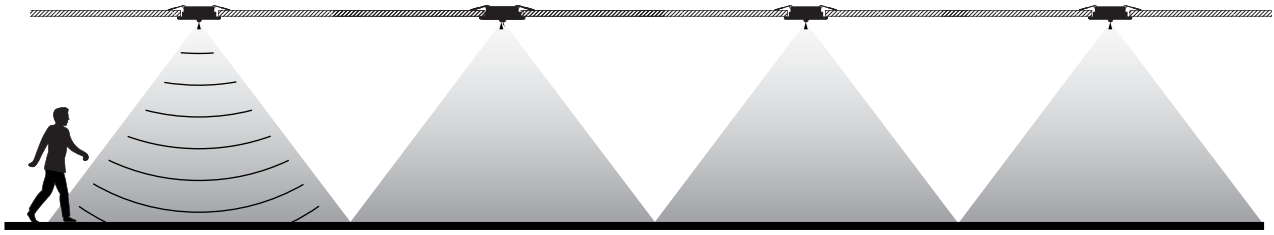

3

	Hold Time			Sensitivity			Lux		Standby			
	1	2		3	4		5	6				
I	○	○	30s	I	○	○	25%	I	○	Night	○	Off
II	○	●	1min	II	○	●	50%	II	●	Day	●	On
III	●	○	2min	III	○	●	75%					
IV	●	●	3min	IV	●	●	100%					

START Spot PIR Bezel

5b START Spot Non PIR Bezel

0005583 - WHT
0005584 - BLK

13 Single Master

Y-type