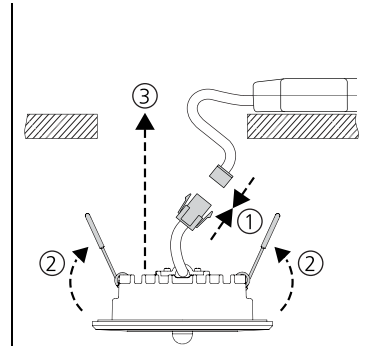

3

	Hold Time			Sensitivity			Lux		Standby			
	1	2		3	4		5	6				
I	○	○	30s	I	○	○	25%	I	○	Night	○	Off
II	○	●	1min	II	○	●	50%	II	●	Day	●	On
III	●	○	2min	III	○	●	75%					
IV	●	●	3min	IV	●	●	100%					

START Spot PIR Bezel

5b START Spot Non PIR Bezel

0005583 - WHT
0005584 - BLK

13 Single Master

Y-type