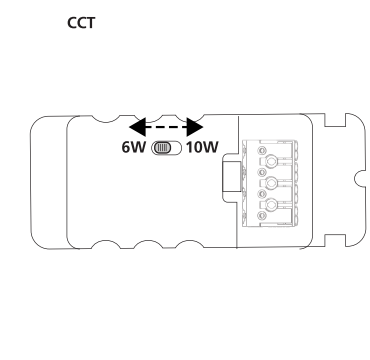

3

	Hold Time			Sensitivity			Lux		Standby			
	1	2		3	4		5	6				
I	○	○	30s	I	○	○	25%	I	○	Night	○	Off
II	○	●	1min	II	○	●	50%	II	●	Day	●	On
III	●	○	2min	III	○	●	75%					
IV	●	●	3min	IV	●	●	100%					

START Spot PIR Bezel

5b START Spot Non PIR Bezel

0005583 - WHT
0005584 - BLK

13 Single Master

Y-type