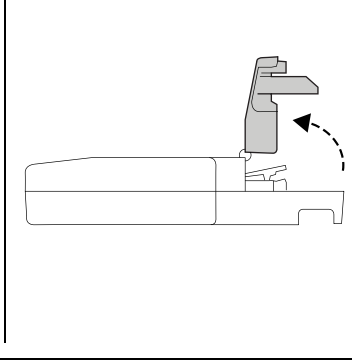

3

	Hold Time			Sensitivity			Lux		Standby			
	1	2		3	4		5	6				
I	○	○	30s	I	○	○	25%	I	○	Night	○	Off
II	○	●	1min	II	○	●	50%	II	●	Day	●	On
III	●	○	2min	III	○	●	75%					
IV	●	●	3min	IV	●	●	100%					

START Spot PIR Bezel

5b START Spot Non PIR Bezel

0005583 - WHT
0005584 - BLK

13 Single Master

Y-type