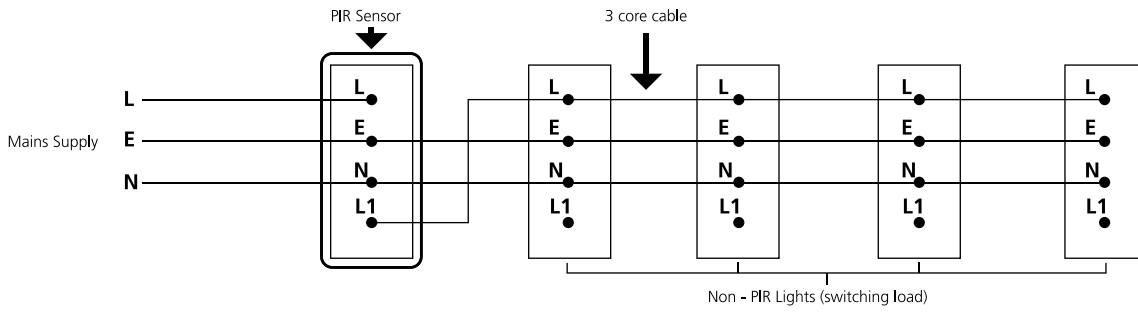

3

	Hold Time			Sensitivity			Lux		Standby			
	1	2		3	4		5	6				
I	○	○	30s	I	○	○	25%	I	○	Night	○	Off
II	○	●	1min	II	○	●	50%	II	●	Day	●	On
III	●	○	2min	III	○	●	75%					
IV	●	●	3min	IV	●	●	100%					

START Spot PIR Bezel

5b START Spot Non PIR Bezel

0005583 - WHT
0005584 - BLK

13 Single Master

Y-type