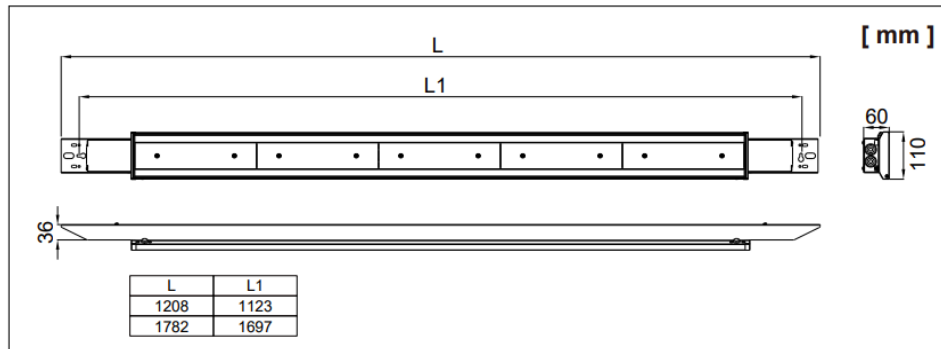

EASY HIGH

YLEISVALAISIN | UNIVERSALARMATUR | UNIVERSAL LUMINAIRE

220 - 240 V ~ 50/60HZ

Tc : -20°C - +45°C

FI

Tämä tuote sisältää energiatehokkuusluokan C valonlähteen.

Valaisimen saa asentaa vain sähköalan ammattilainen. Käytä ainoastaan syöttöjännitettä ja taajuutta, joka on merkitty valaisimeen / liitäntälaitteeseen. Kytke virta pois päältä ennen asennusta tai huoltoa. Tämä asennusohje on säilytettävä ja sen on oltava käytössä asennuksessa ja huollossa. Tämän valaisimen valonlähde ja virtalähde voidaan vaihtaa vain ammattilaisen toimesta.

EN

This product contains an energy efficiency class C light source.

The luminaire may only be installed by an electrician. Use only the supply voltage and frequency marked on the luminaire / ballast. Turn off the power before installation or maintenance. These installation instructions must be kept and used during installation and maintenance. The light source and driver of this lamp can be replaced by professional.

SWE

Denna produkt innehåller en ljuskälla av energieffektivitetsklass C.

Armaturen får endast installeras av elektriker. Använd endast matningsspänningen och frekvensen markerade på armaturen/donet. Stäng av strömmen före installation eller underhåll. Dessa installationsanvisningar måste förvaras och användas under installation och underhåll. Ljuskällan och strömförsörjning för denna lampa kan bytas endast av en professionell.