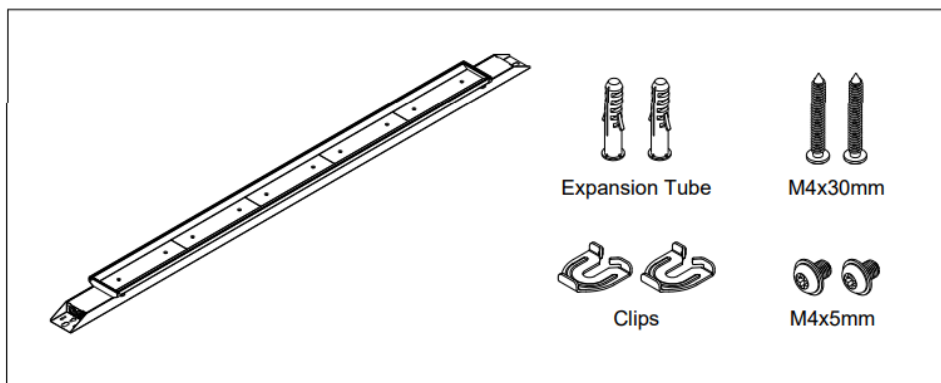

JOHDONSUOJATAULUKKO / CIRCUIT BREAKER / STRÖMBRYTARE

Tuotenumero	Käynnistysvirta (A)	Käynnistysaika (µs)	B10	C10	B16	C16	B20	C20
4335746	28.9 A	160 µs	12	19	22	34	28	46
4335747	25.1A	214 µs	13	22	21	36	26	44
4335748	25A	230µs	13	21	20	34	25	42
4335749	28.9 A	160 µs	12	19	22	34	28	46
4335750	25.1A	214 µs	13	22	21	36	26	44
4335751	25A	230µs	13	21	20	34	25	42
4335752	58A	156µs	8	12	12	20	15	25
4335753	40A	249µs	7	11	11	19	14	23
4335754	25A	230µs	13	21	20	34	25	42
4335755	5.1A	760µs	10	17	16	27	20	33
4335756	58A	156µs	8	12	12	20	15	25
4335757	40A	249µs	7	11	11	19	14	23
4335758	25A	230µs	13	21	20	34	25	42
4335759	5.1A	760µs	10	17	16	27	20	33