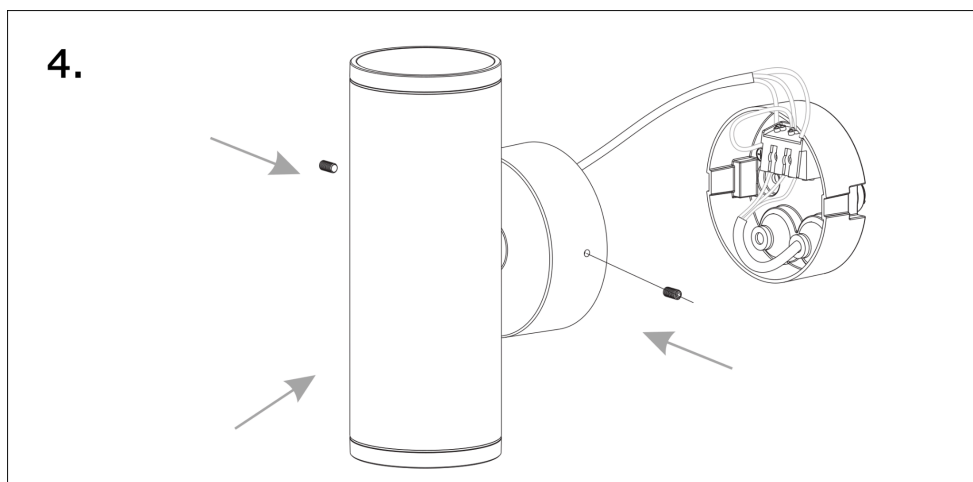

CYLINDRO

JOHDONSUOJATAULUKKO / CIRCUIT BREAKER / STRÖMBRYTARE

Teho (W)	B10	C10	B16	C16	B20	C20
10	87	132	135	216	168	267
20	44	66	68	108	84	134
27	32	49	50	80	62	99