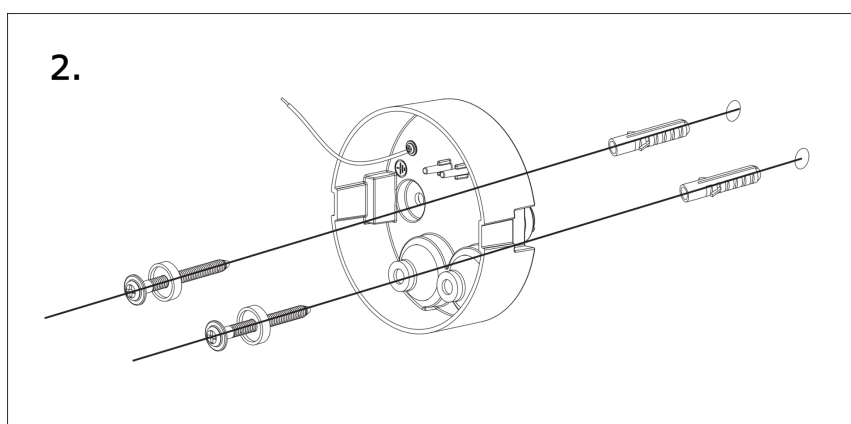

SWE

Denna produkt innehåller en ljuskälla av energieffektivitetsklass D.

Armaturen får endast installeras av elektriker. Använd endast matningsspänningen och frekvensen markerade på armaturen/donet. Stäng av strömmen före installation eller underhåll. Dessa installationsanvisningar måste förvaras och användas under installation och underhåll. Ljuskällan och strömförsörjning för denna lampa kan inte bytas.