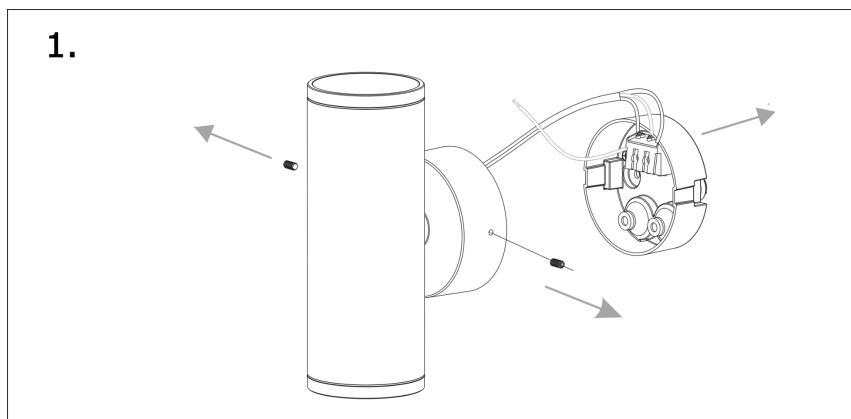

SWE

Denna produkt innehåller en ljuskälla av energieffektivitetsklass D.

Armaturen får endast installeras av elektriker. Använd endast matningsspänningen och frekvensen markerade på armaturen/donet. Stäng av strömmen före installation eller underhåll. Dessa installationsanvisningar måste förvaras och användas under installation och underhåll. Ljuskällan och strömförsörjning för denna lampa kan inte bytas.