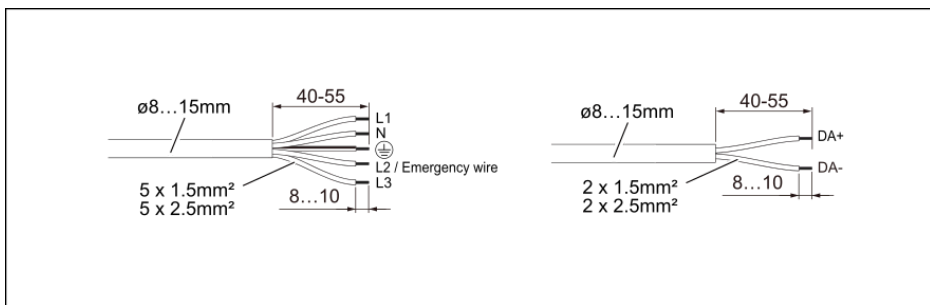

SWE

Denna produkt innehåller en ljuskälla av energieffektivitetsklass CD.

Armaturen får endast installeras av elektriker. Använd endast matningsspänningen och frekvensen markerade på armaturen/donet. Stäng av strömmen före installation eller underhåll. Dessa installationsanvisningar måste förvaras och användas under installation och underhåll. Ljuskällan och strömförsörjning för denna lampa kan bytas endast av en professionell.

Teho (W)	B10	C10	B16	C16	B20	C20
60	12	20	19	32	24	40
68	10	17	16	28	21	35
75	9	16	15	25	19	32
88	8	13	12	21	16	27
100	7	12	11	19	14	24
120	6	10	9	16	12	20
129	5	9	8	14	11	18